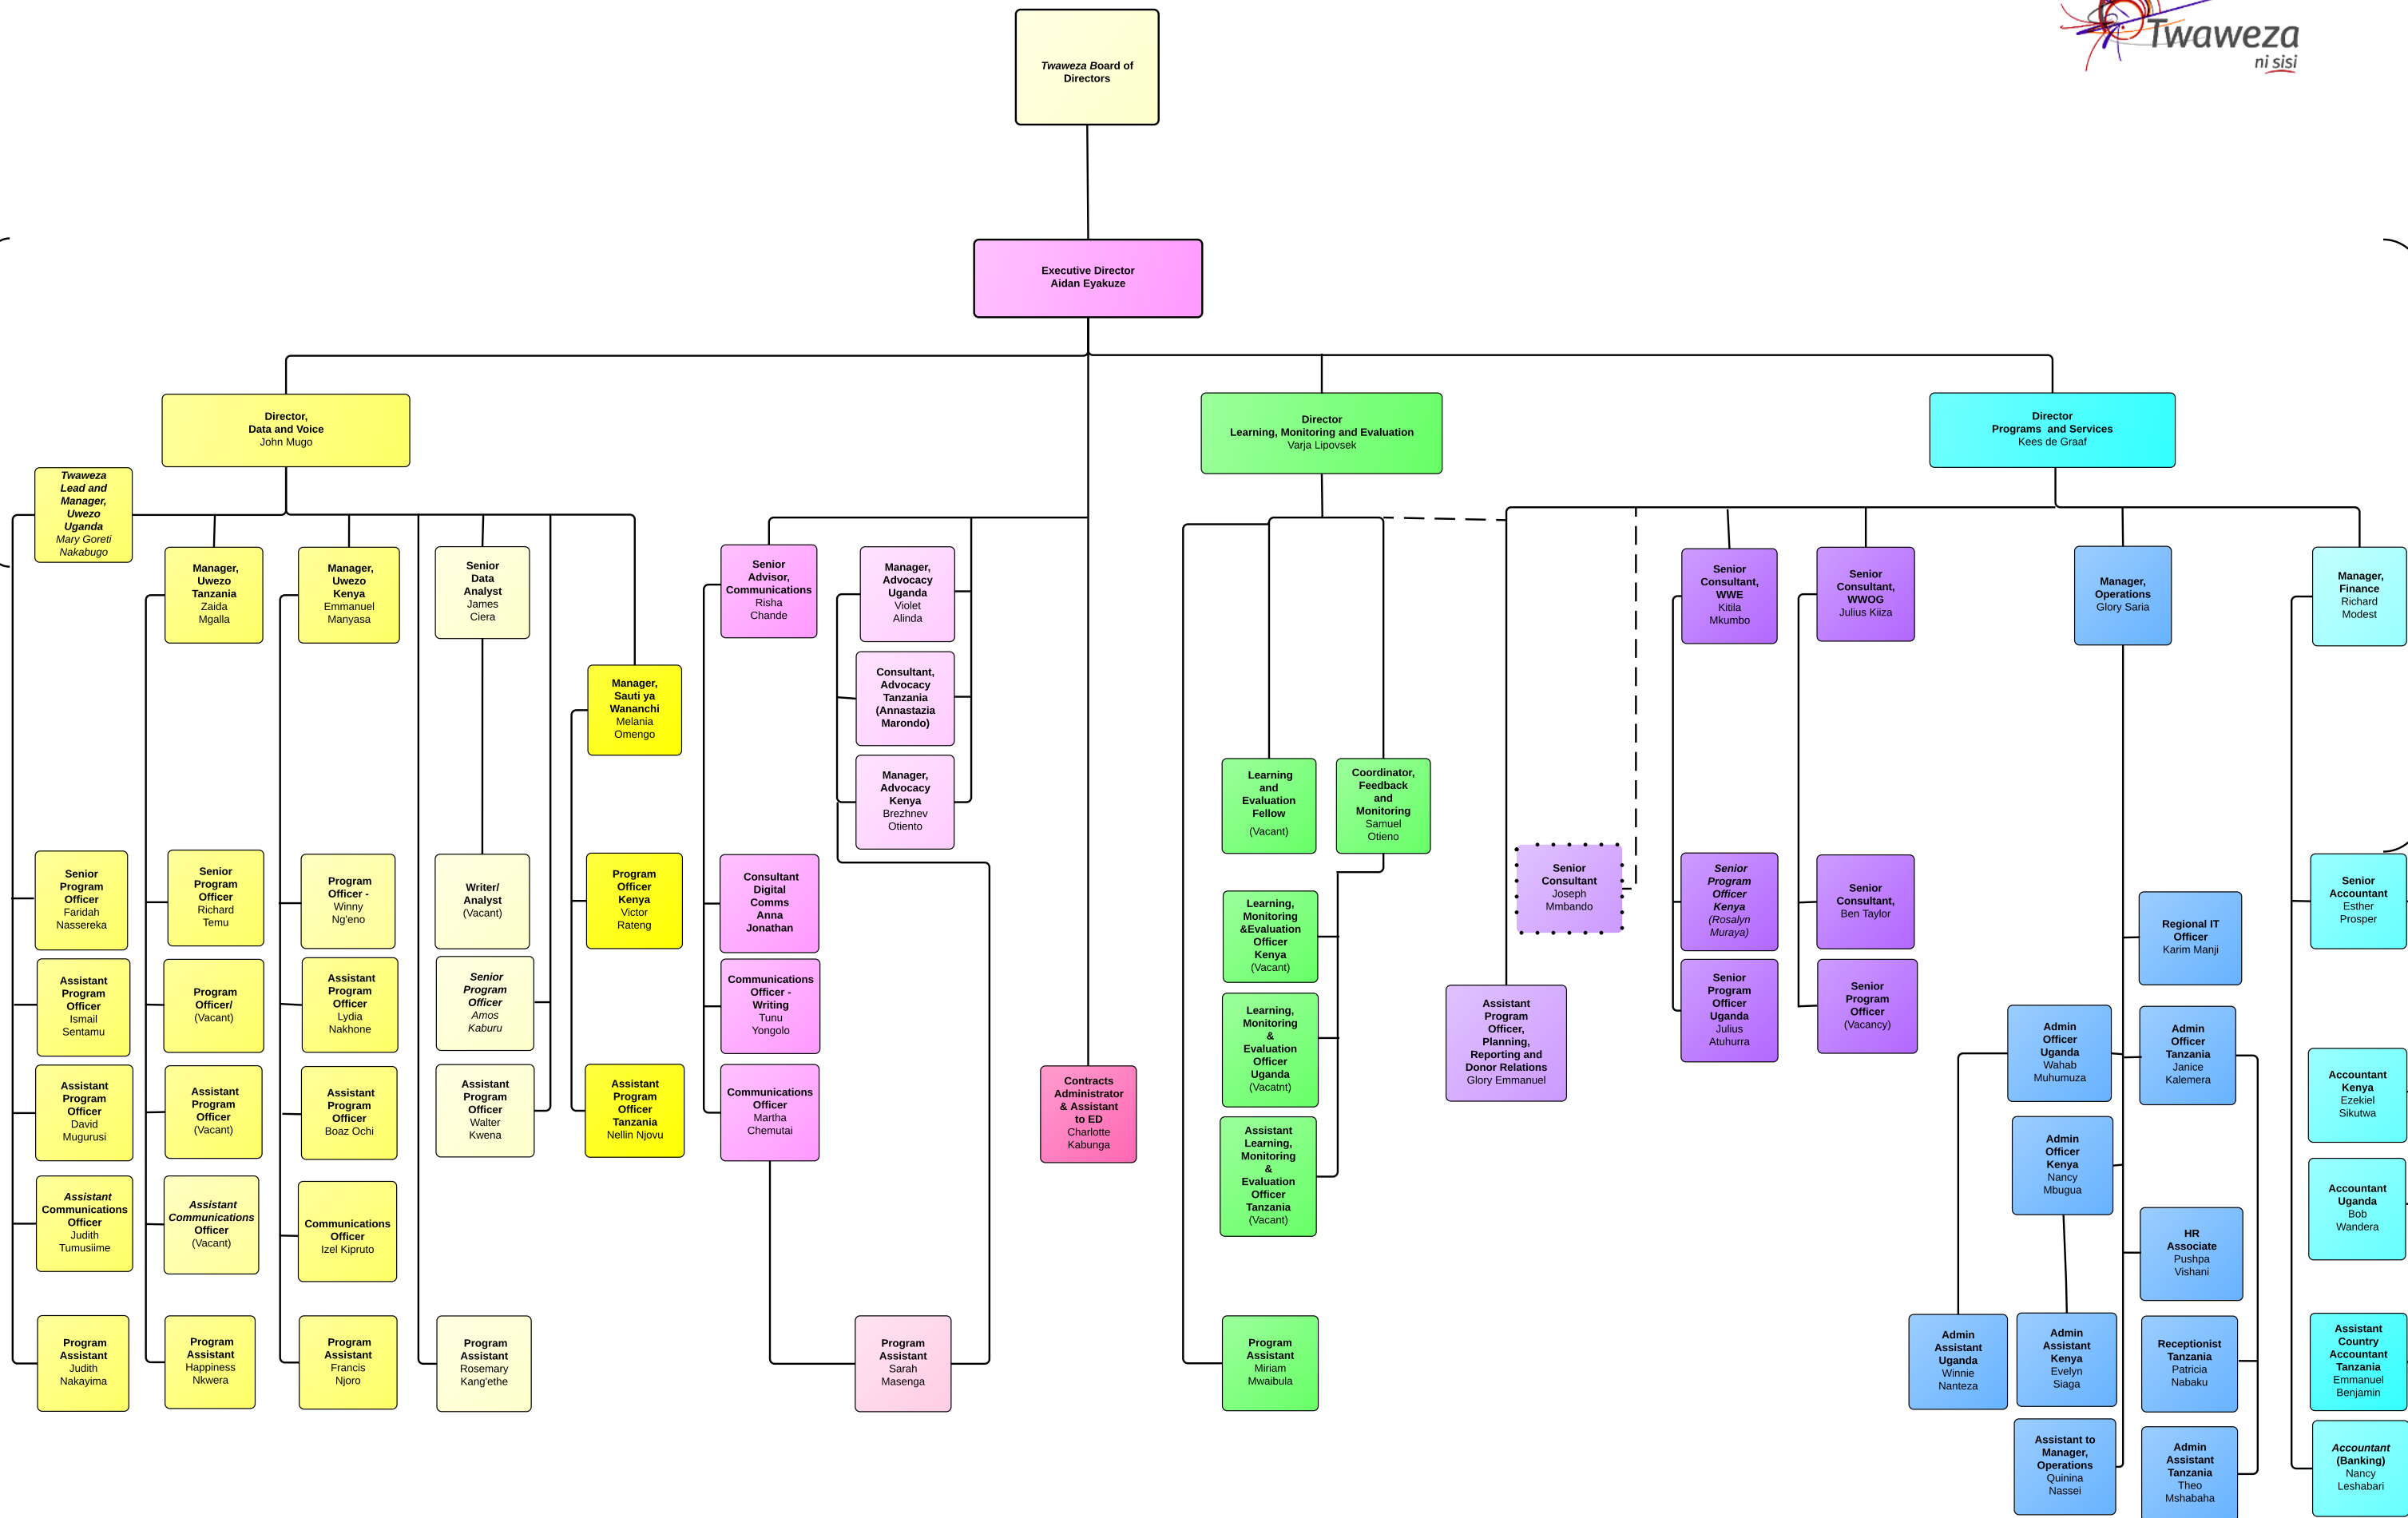

TWaweZA STAFF STRUCTURE 2016

SENIOR MANAGEMENT TEAM

SENIOR STAFF

- UWEZO UGANDA
- UWEZO TANZANIA
- UWEZO KENYA
- DATA & VOICE REGIONAL OFFICE
- SAUTI YA WANANCHI
- PUBLIC AND POLICY ENGAGEMENT
- ED OFFICE
- LEARNING, MONITORING & EVALUATION
- KIUFUNZA
- WHAT WORKS IN EDUCATION (WWE)
- WHAT WORKS IN OPEN GOVERNMENT (WWOE)
- OPERATIONS
- FINANCE