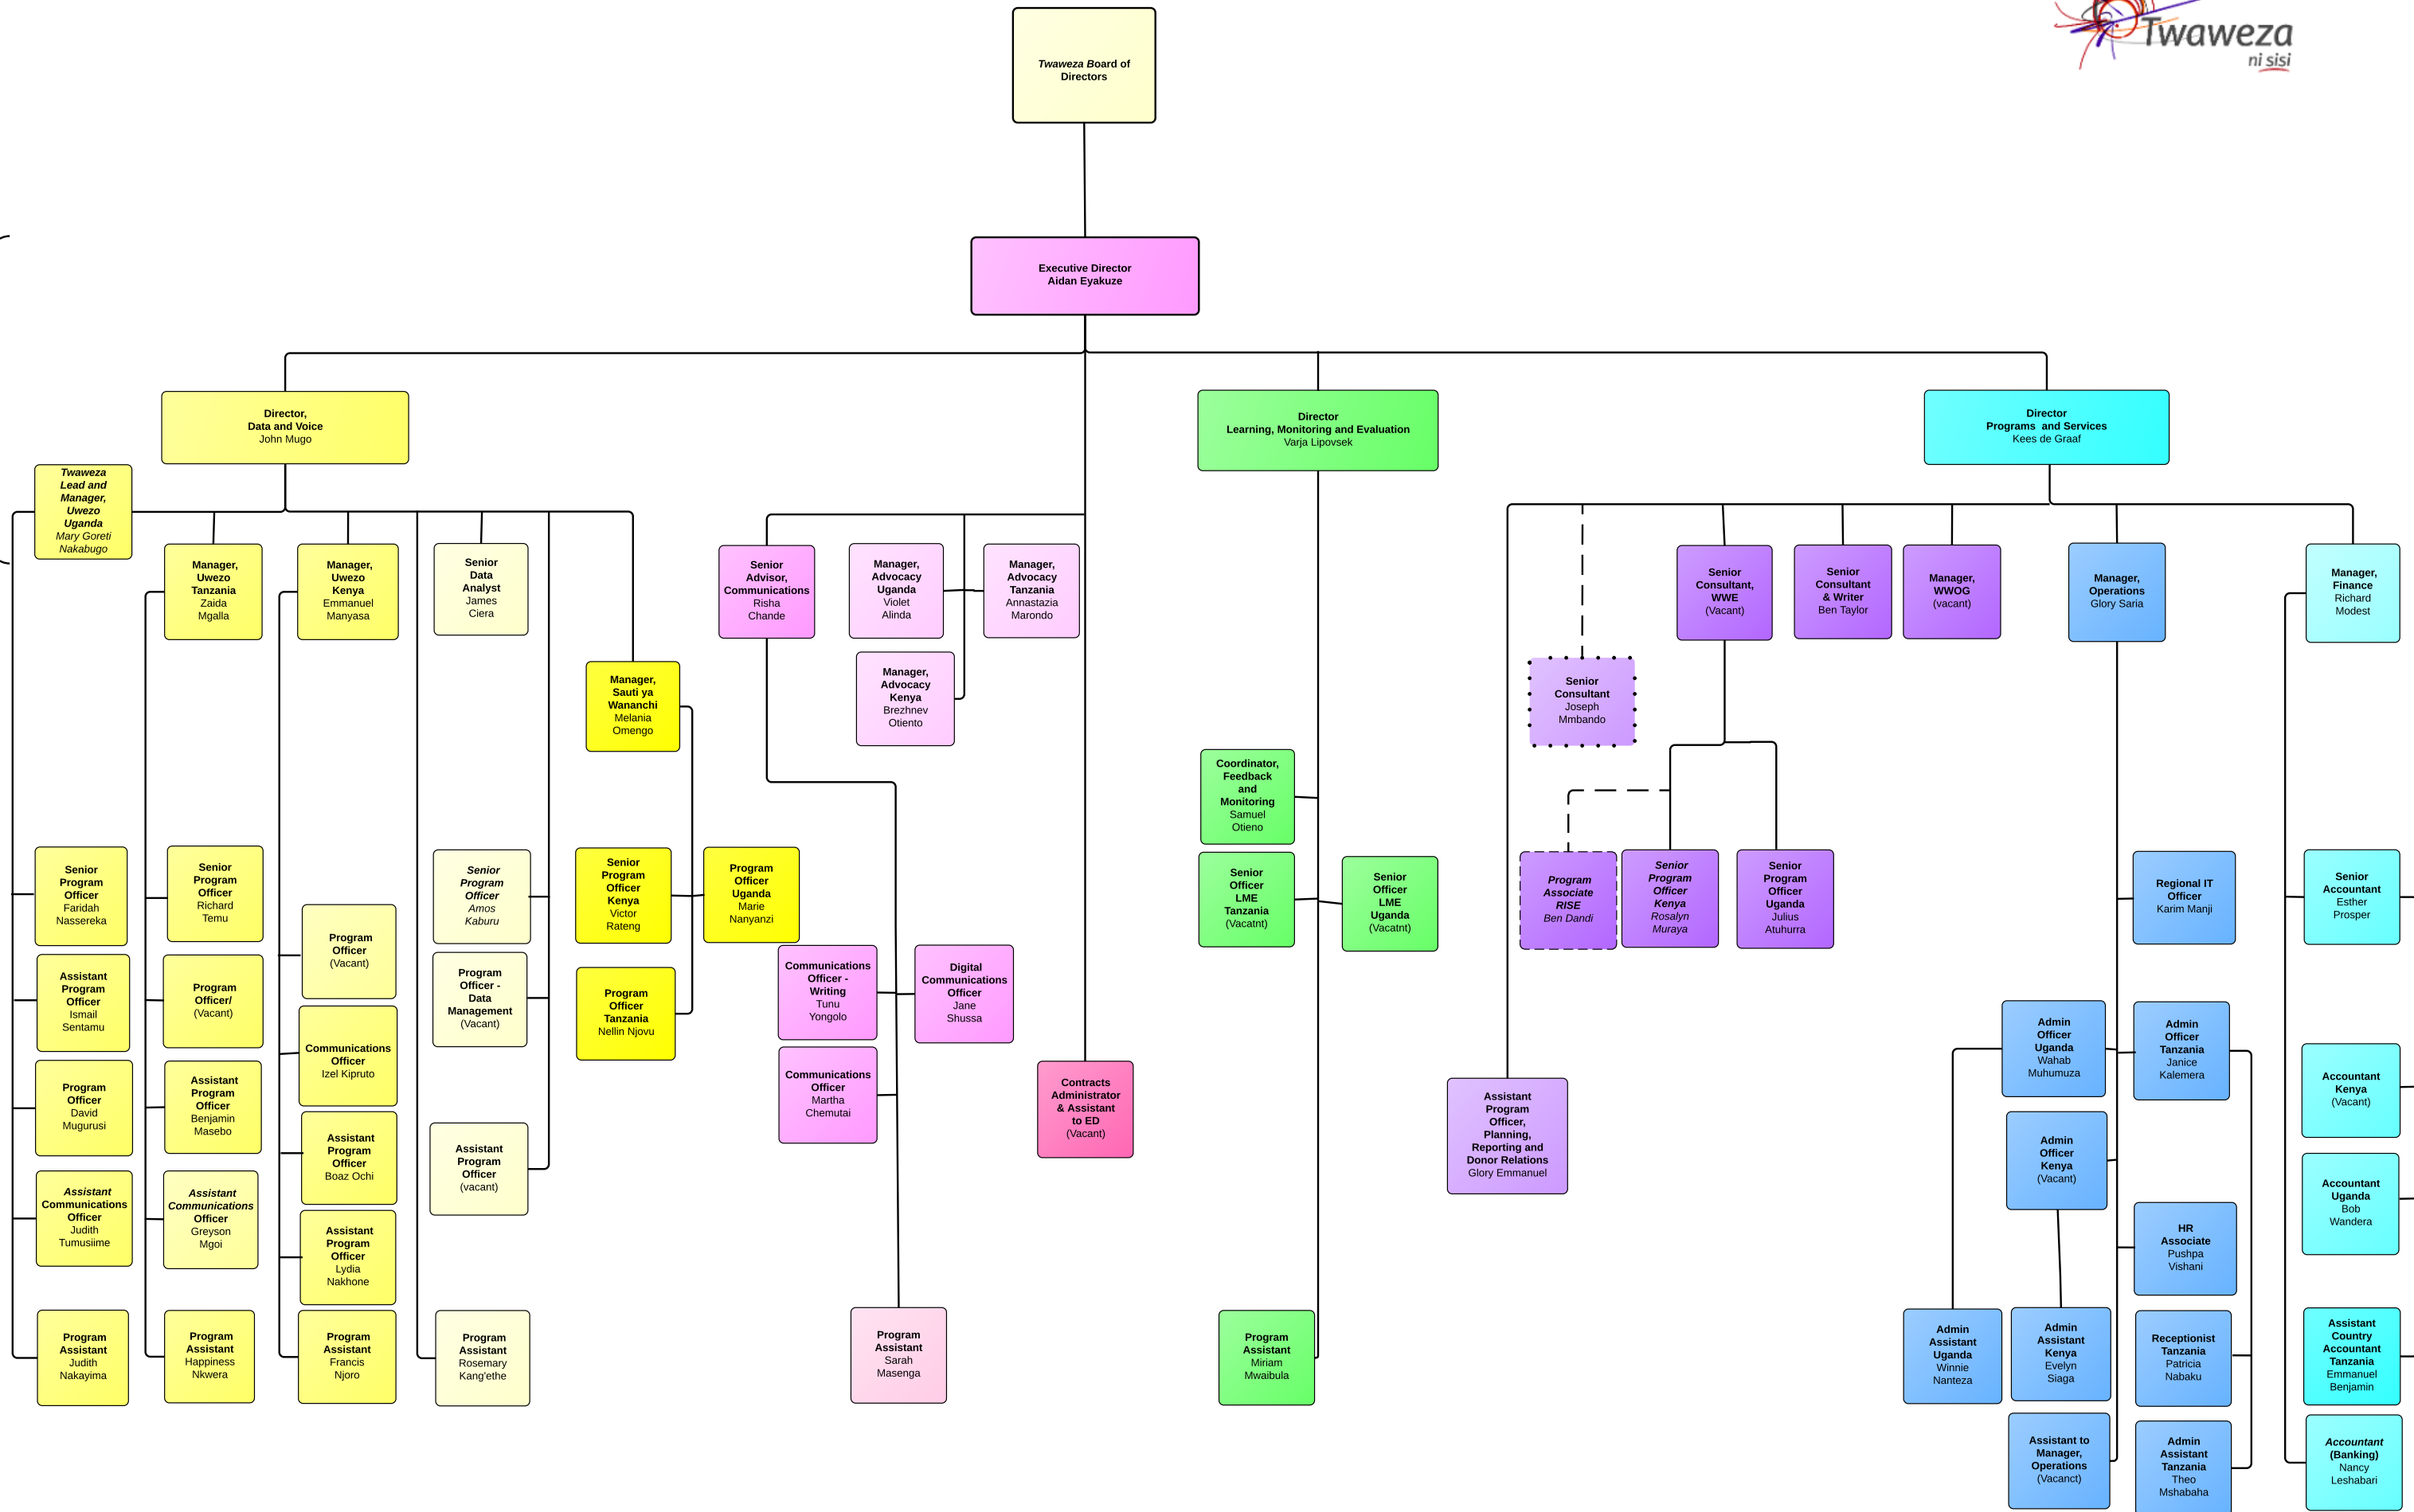

SENIOR MANAGEMENT TEAM

- UWEZO UGANDA
- UWEZO TANZANIA
- UWEZO KENYA
- DATA & VOICE REGIONAL OFFICE
- SAUTI YA WANANCHI
- PUBLIC AND POLICY ENGAGEMENT
- ED OFFICE
- LEARNING, MONITORING & EVALUATION
- KIUFUNZA
- WHAT WORKS IN EDUCATION (WWE)
- WHAT WORKS IN OPEN GOVERNMENT (WWOG)
- OPERATIONS
- FINANCE