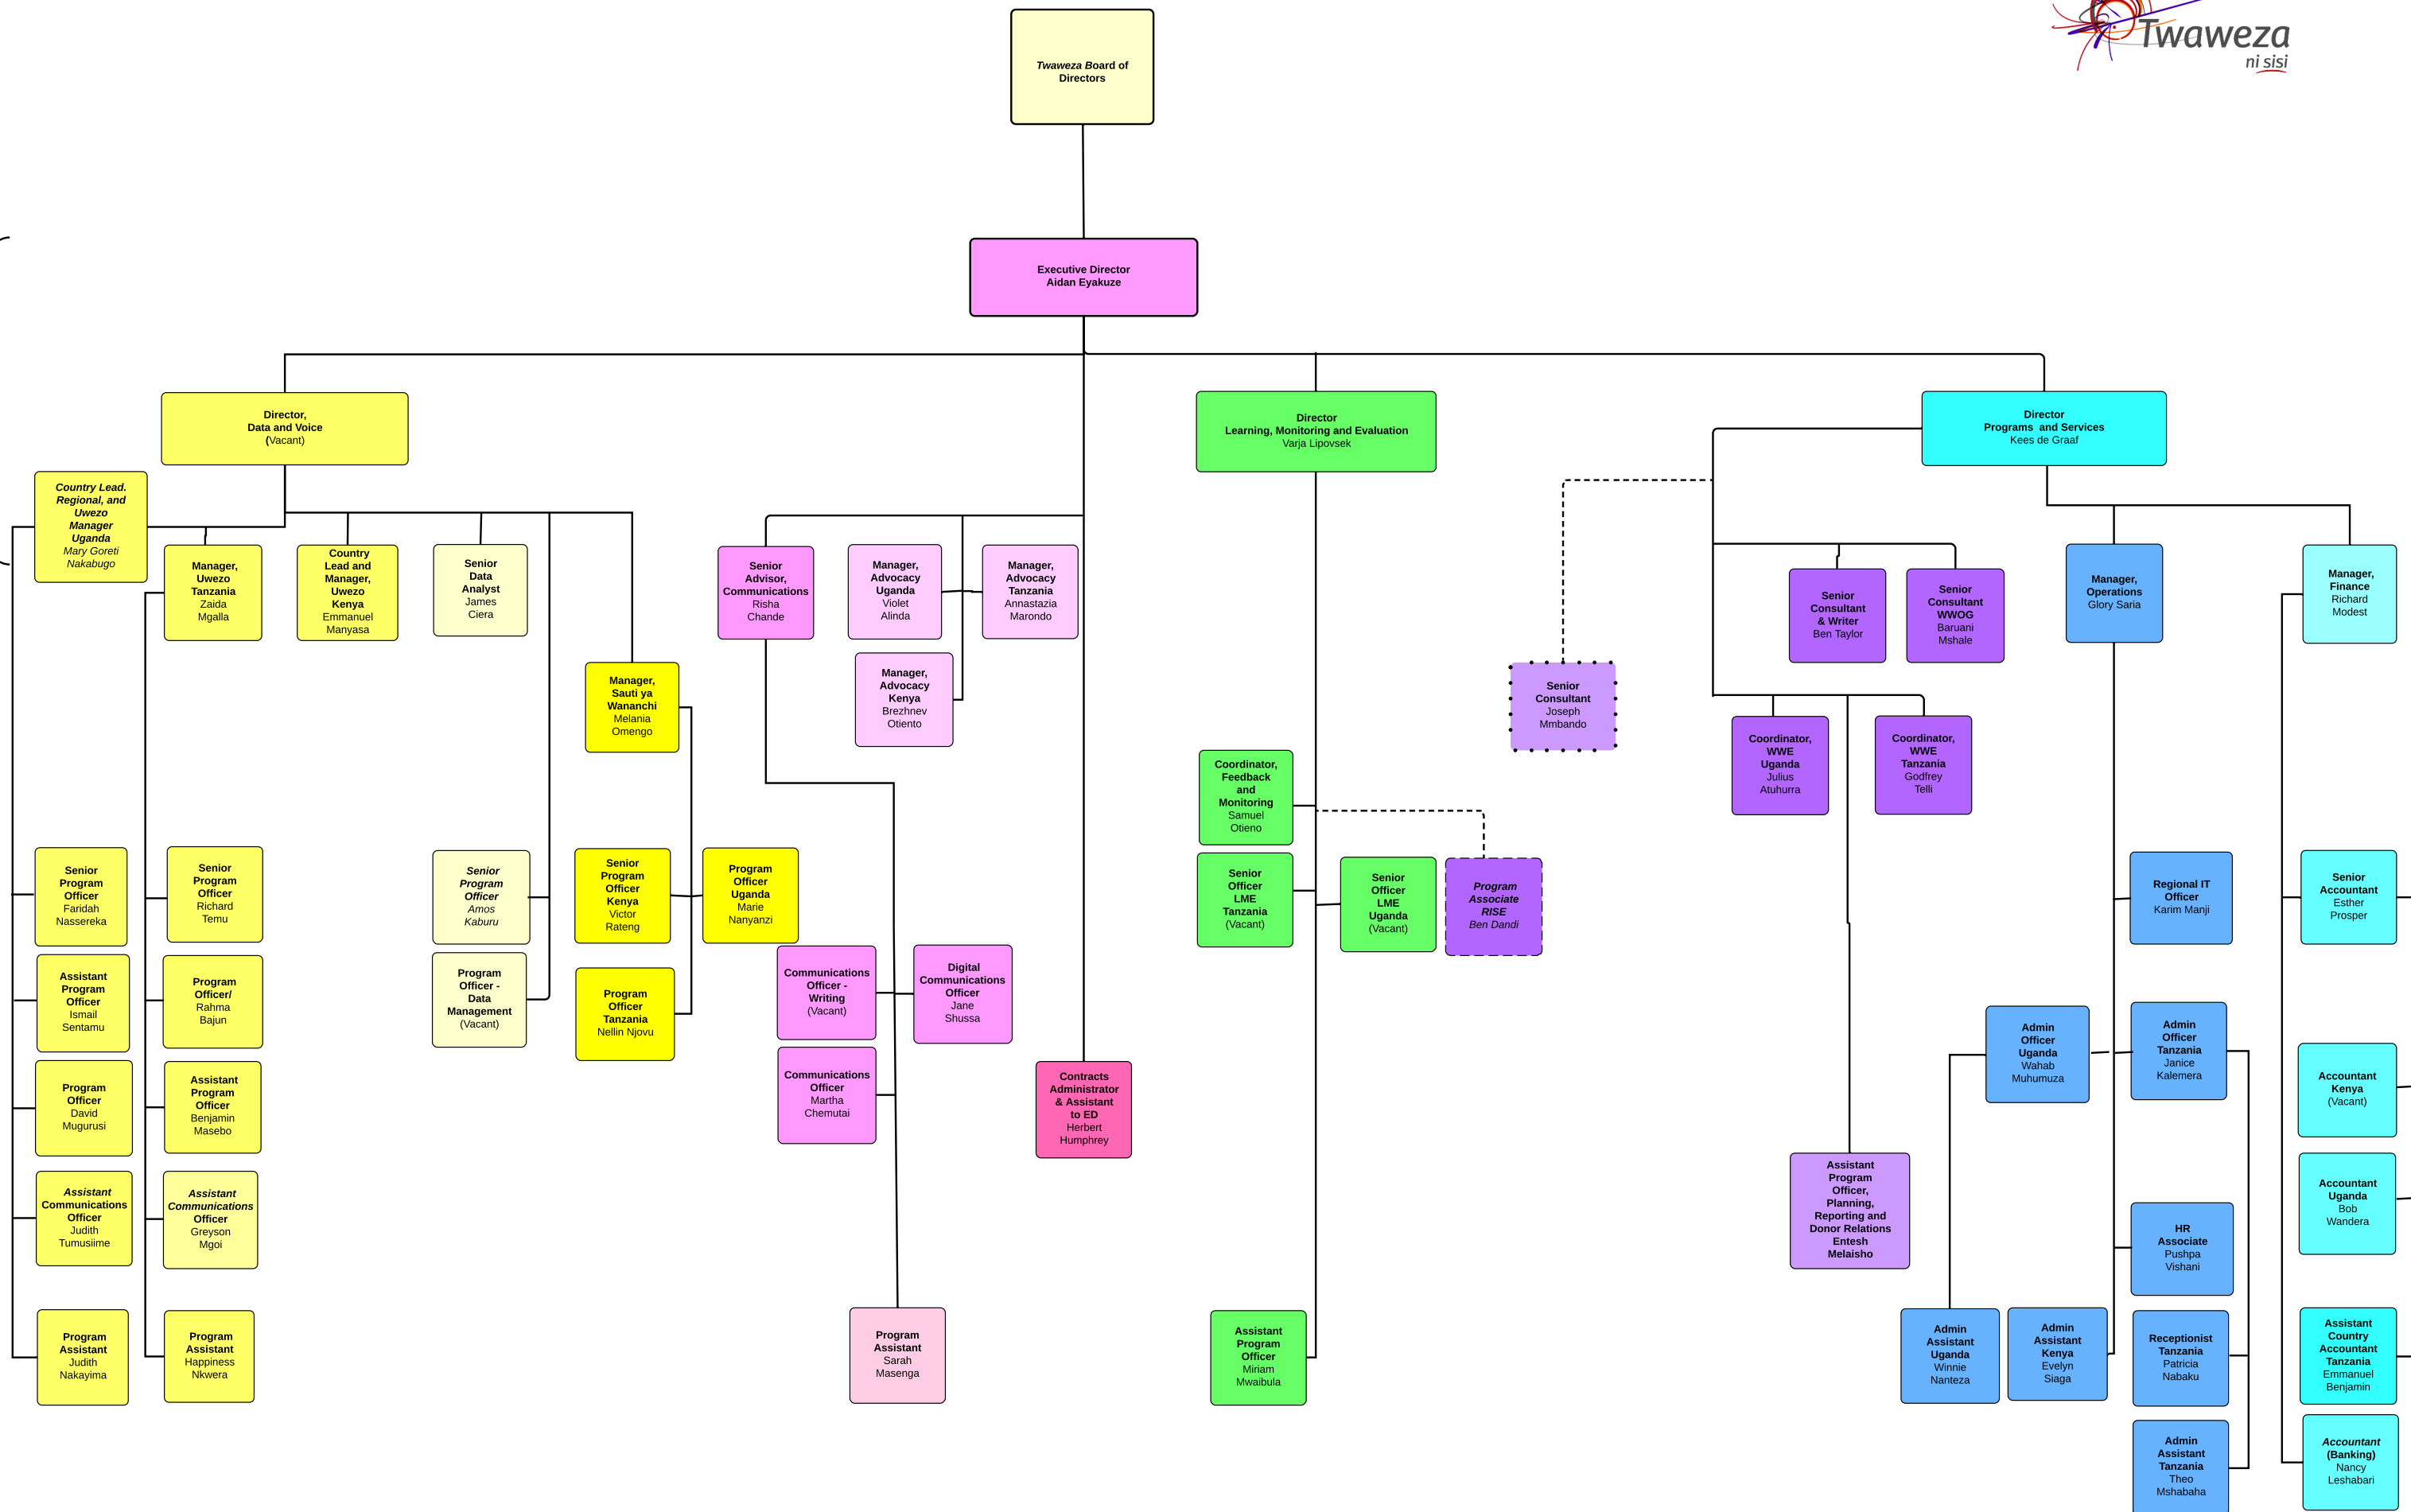

SENIOR MANAGEMENT TEAM

UWEZO UGANDA    UWEZO TANZANIA    UWEZO KENYA    DATA & VOICE REGIONAL OFFICE    SAUTI YA WANANCHI    PUBLIC AND POLICY ENGAGEMENT    ED OFFICE    LEARNING, MONITORING & EVALUATION    KIUFUNZA    WHAT WORKS IN EDUCATION (WWE)    WHAT WORKS IN OPEN GOVERNMENT (WWOG)    OPERATIONS    FINANCE