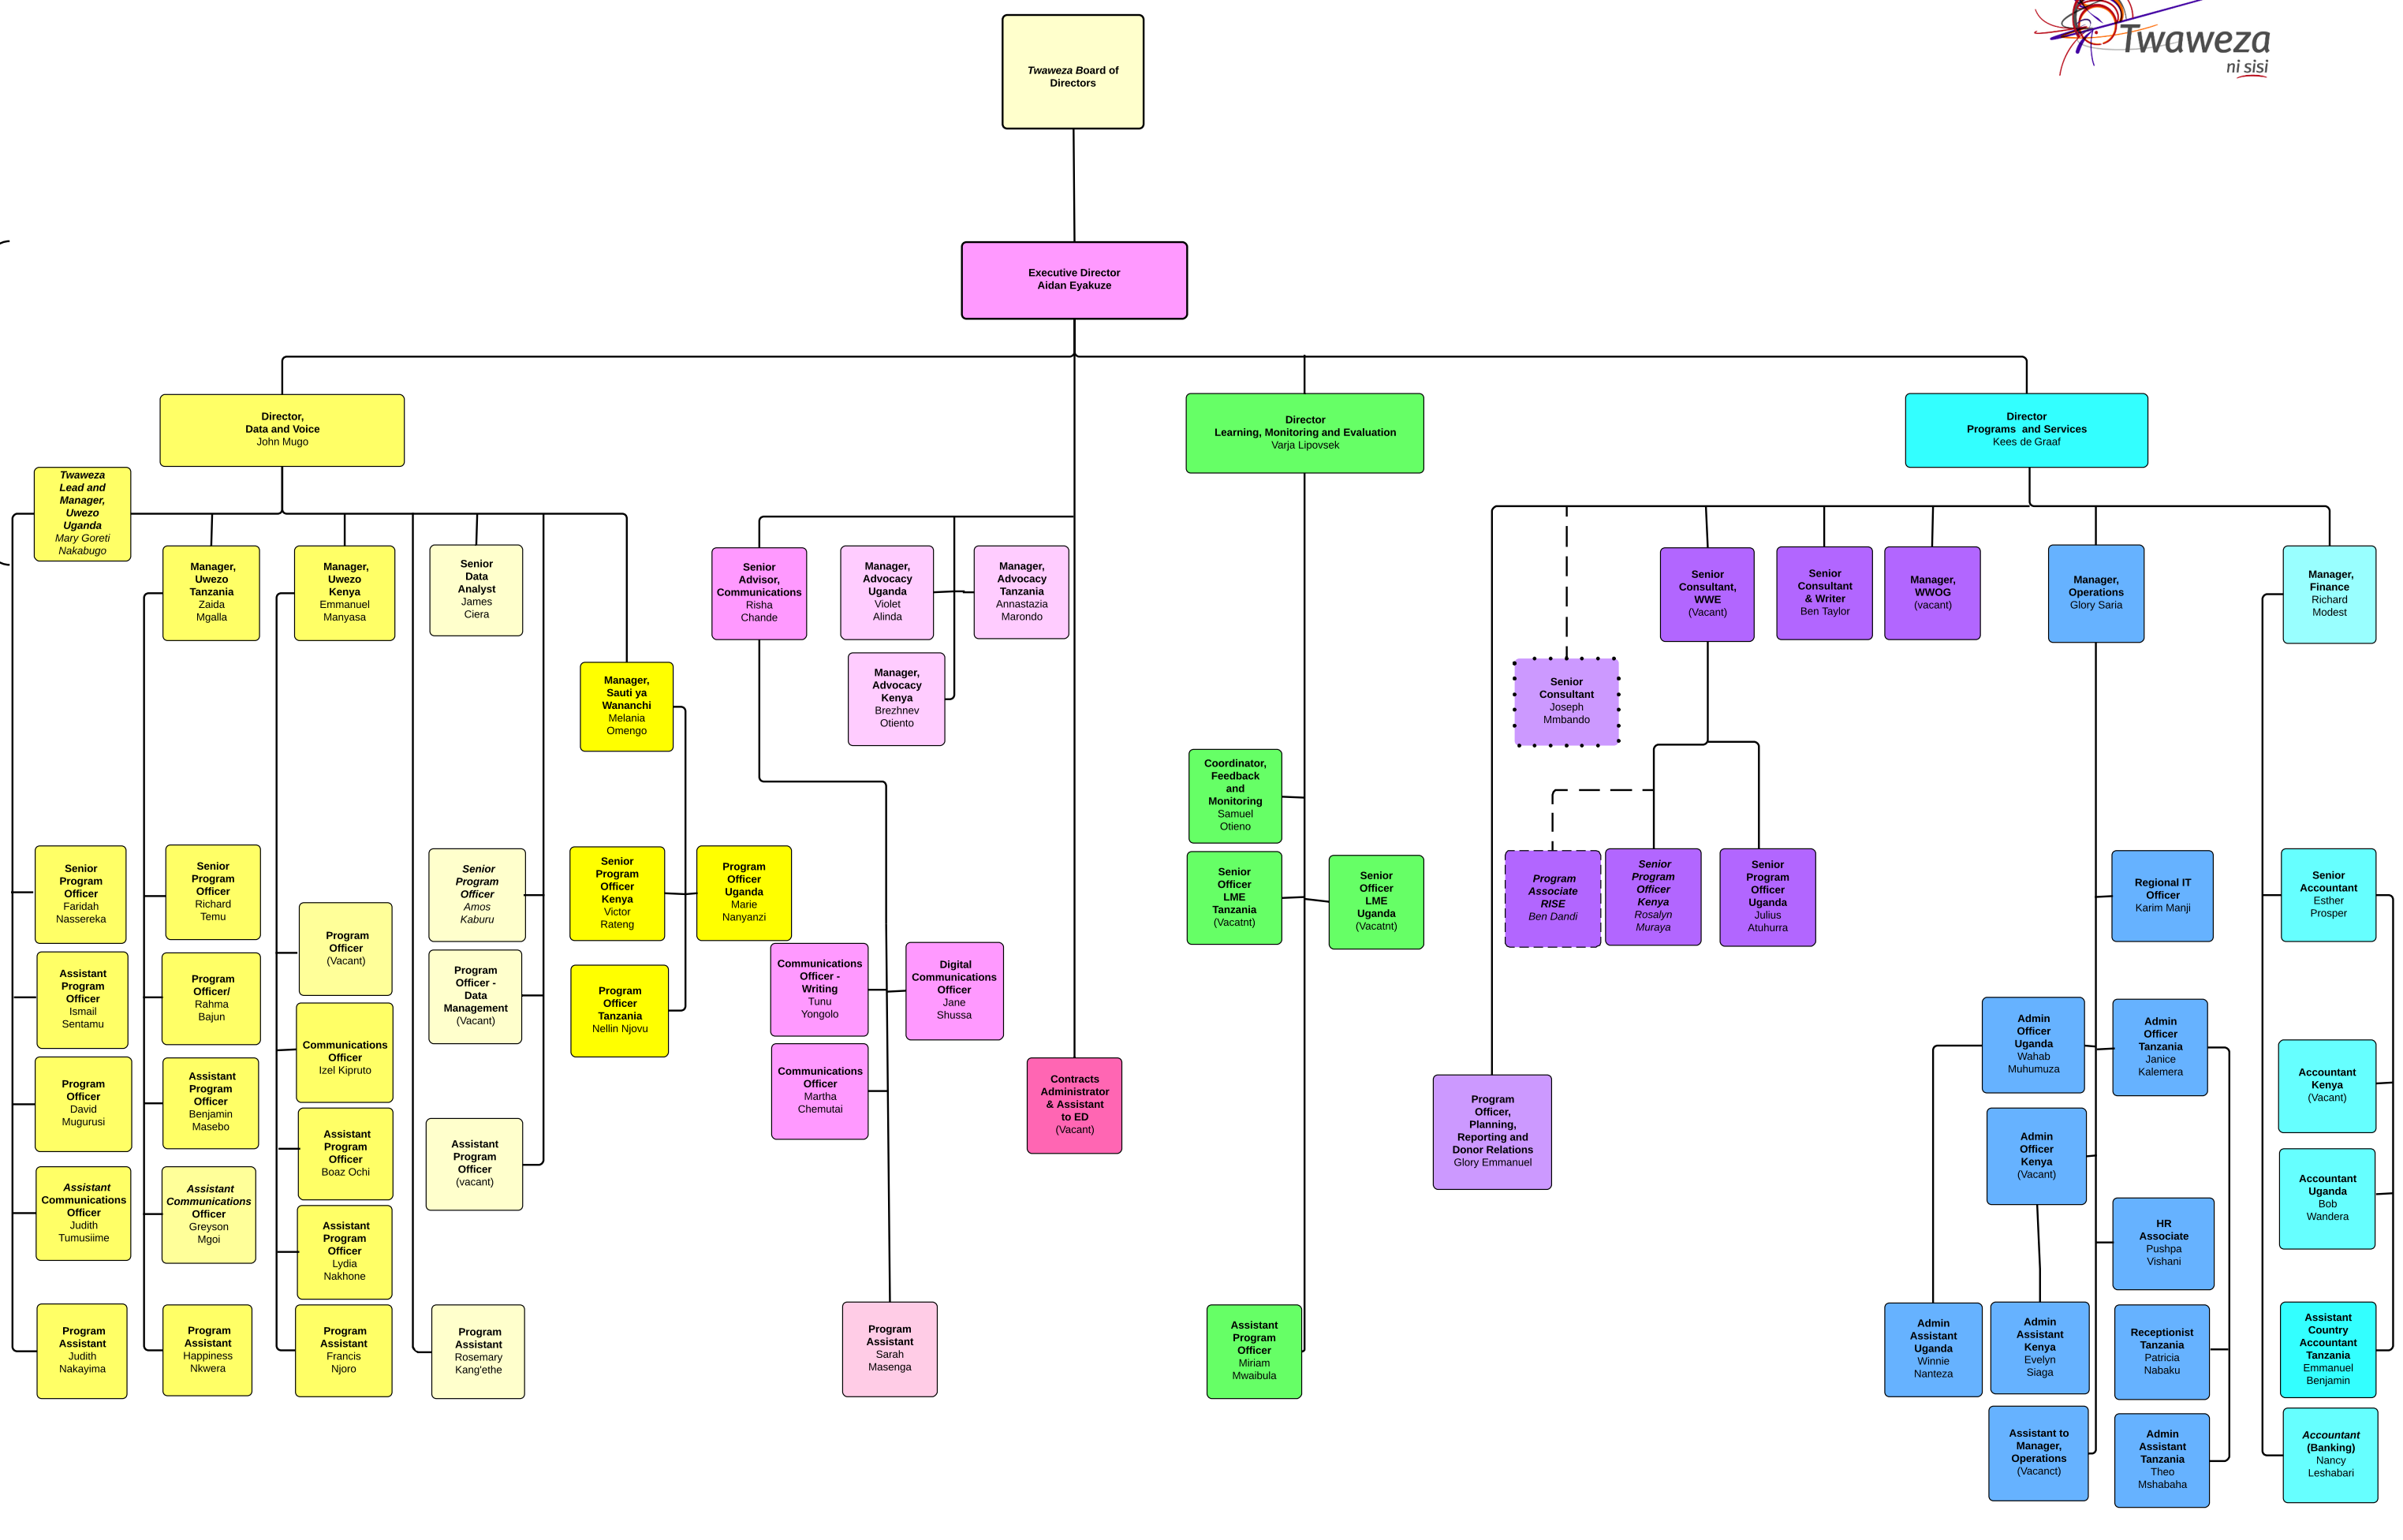

Twaweza Staff Structure 2017

SENIOR MANAGEMENT TEAM

- UWEZO UGANDA
- UWEZO TANZANIA
- UWEZO KENYA
- DATA & VOICE REGIONAL OFFICE
- SAUTI YA WANANCHI
- PUBLIC AND POLICY ENGAGEMENT
- ED OFFICE
- LEARNING, MONITORING & EVALUATION
- KIUFUNZA
- WHAT WORKS IN EDUCATION (WWE)
- WHAT WORKS IN OPEN GOVERNMENT (WWOG)
- OPERATIONS
- FINANCE