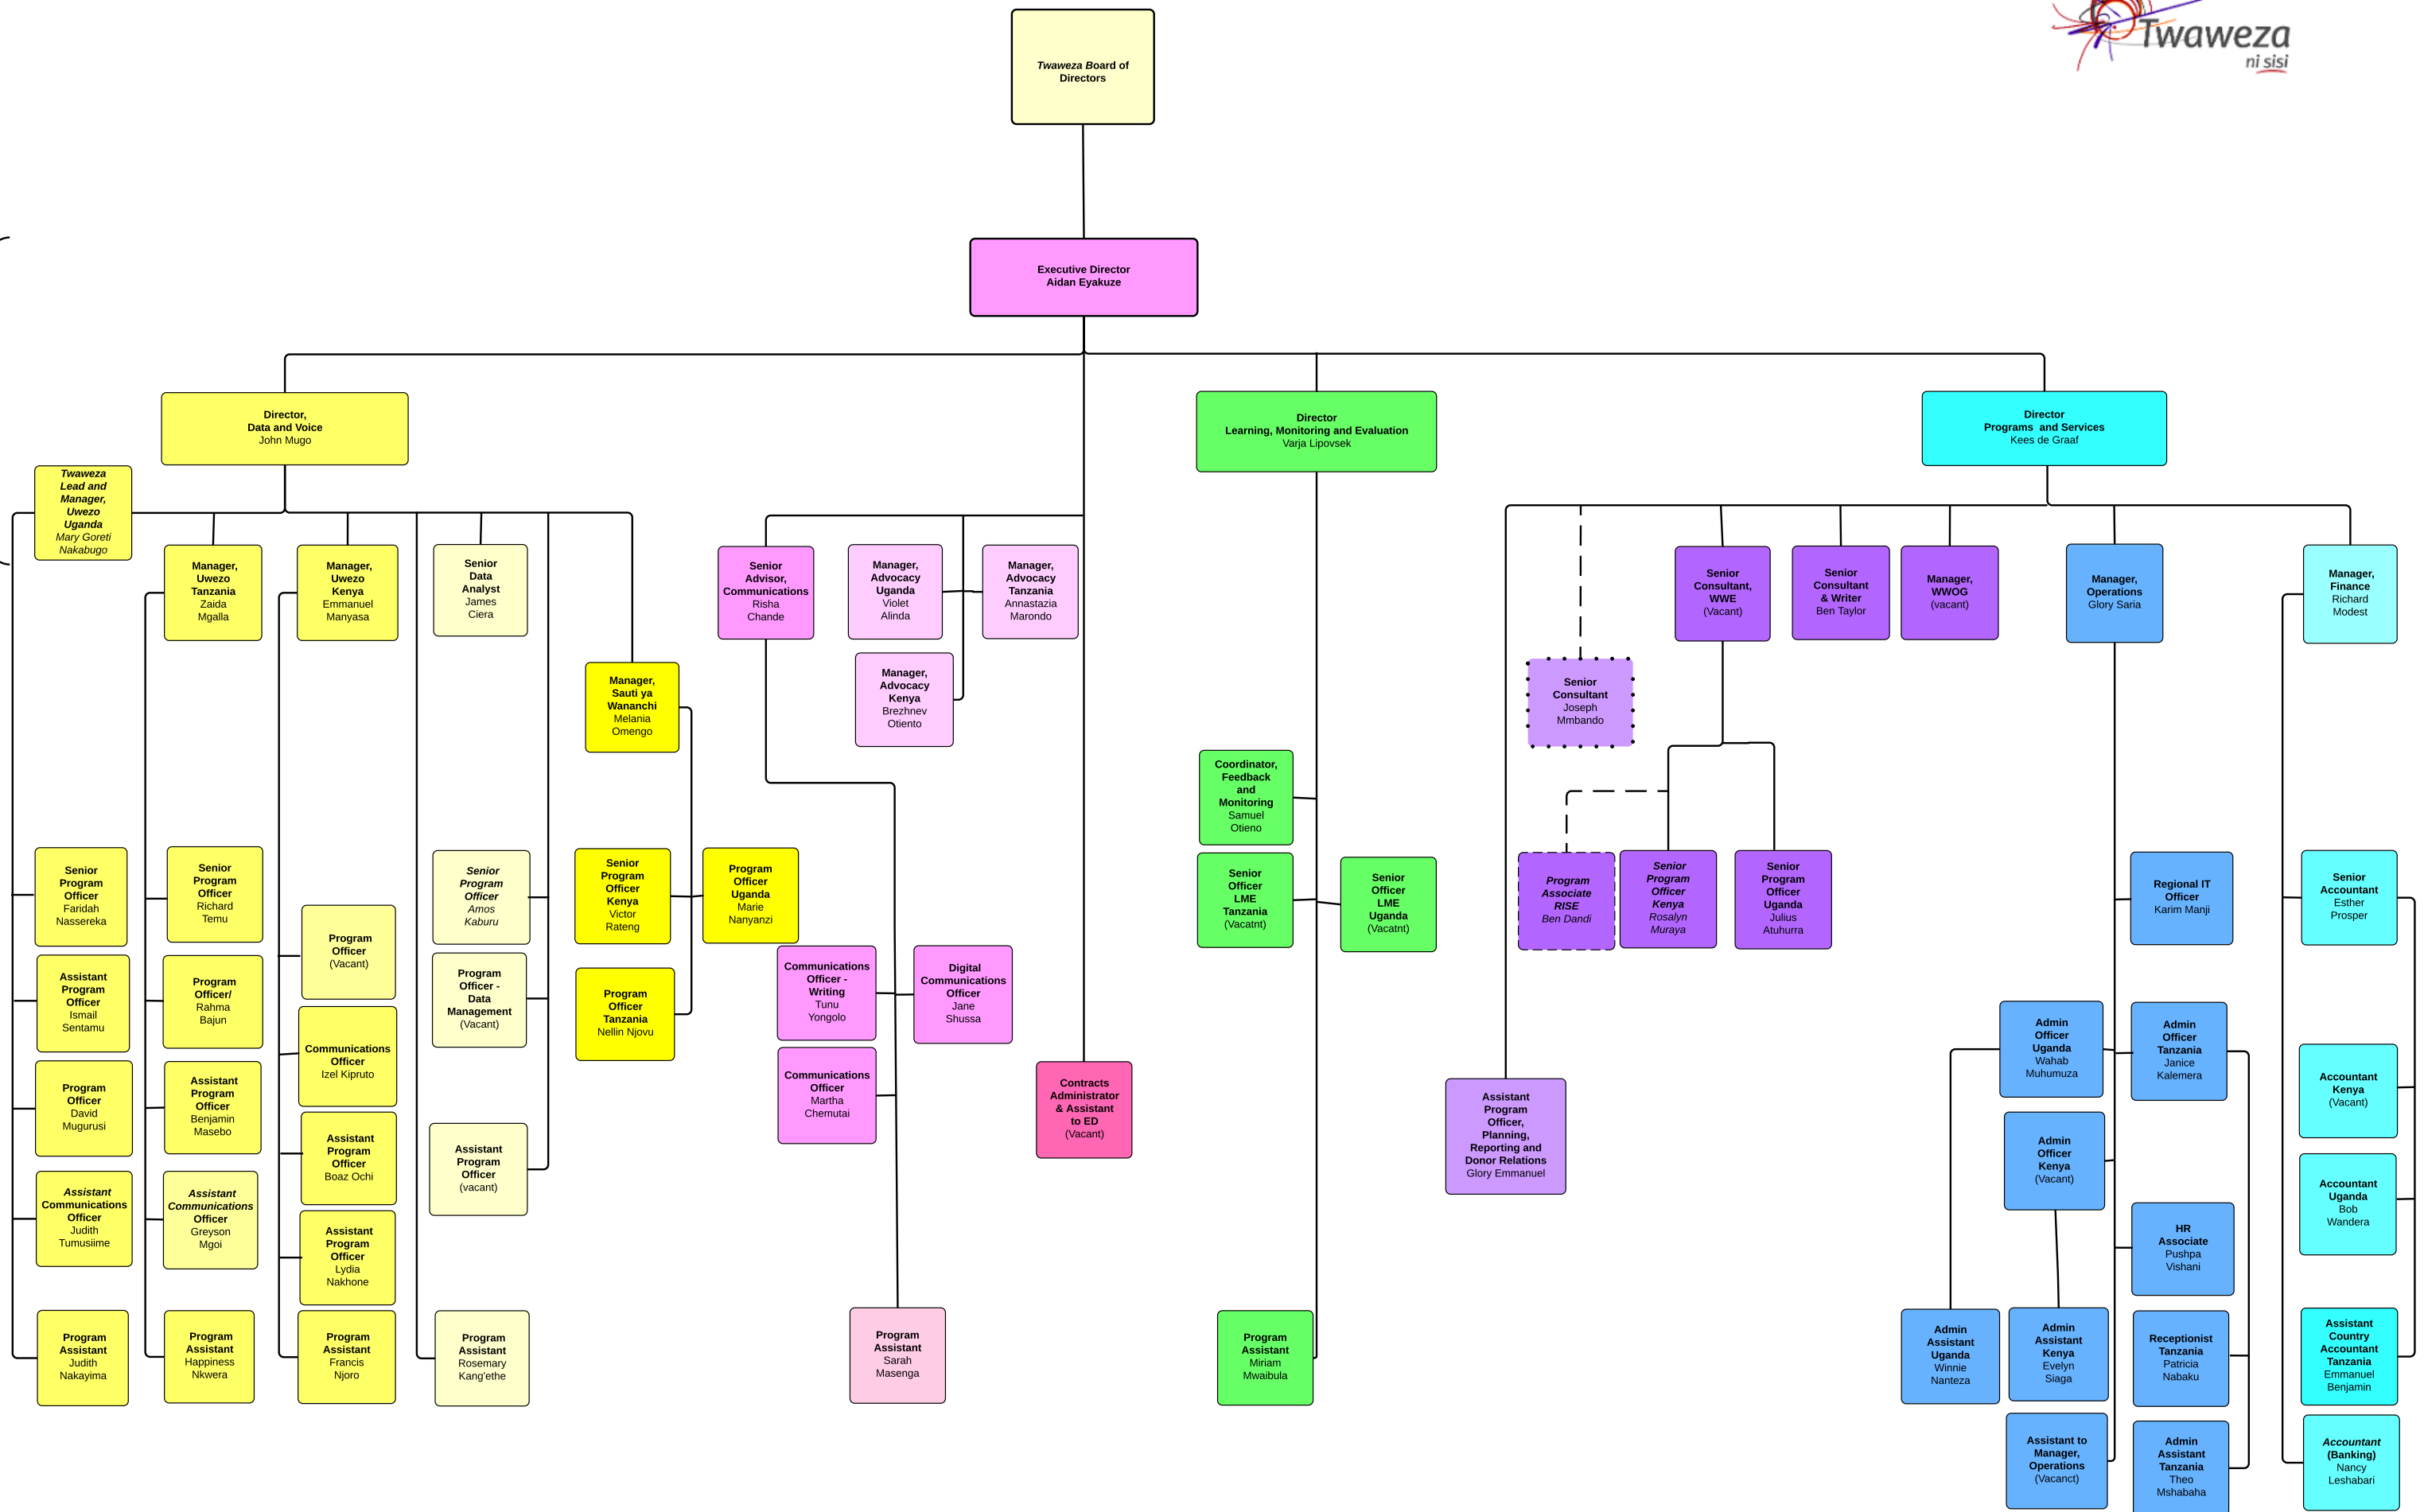

SENIOR MANAGEMENT TEAM

- UWEZO UGANDA
- UWEZO TANZANIA
- UWEZO KENYA
- DATA & VOICE REGIONAL OFFICE
- SAUTI YA WANANCHI
- PUBLIC AND POLICY ENGAGEMENT
- ED OFFICE
- LEARNING, MONITORING & EVALUATION
- KIUFUNZA
- WHAT WORKS IN EDUCATION (WWE)
- WHAT WORKS IN OPEN GOVERNMENT (WWOG)
- OPERATIONS
- FINANCE