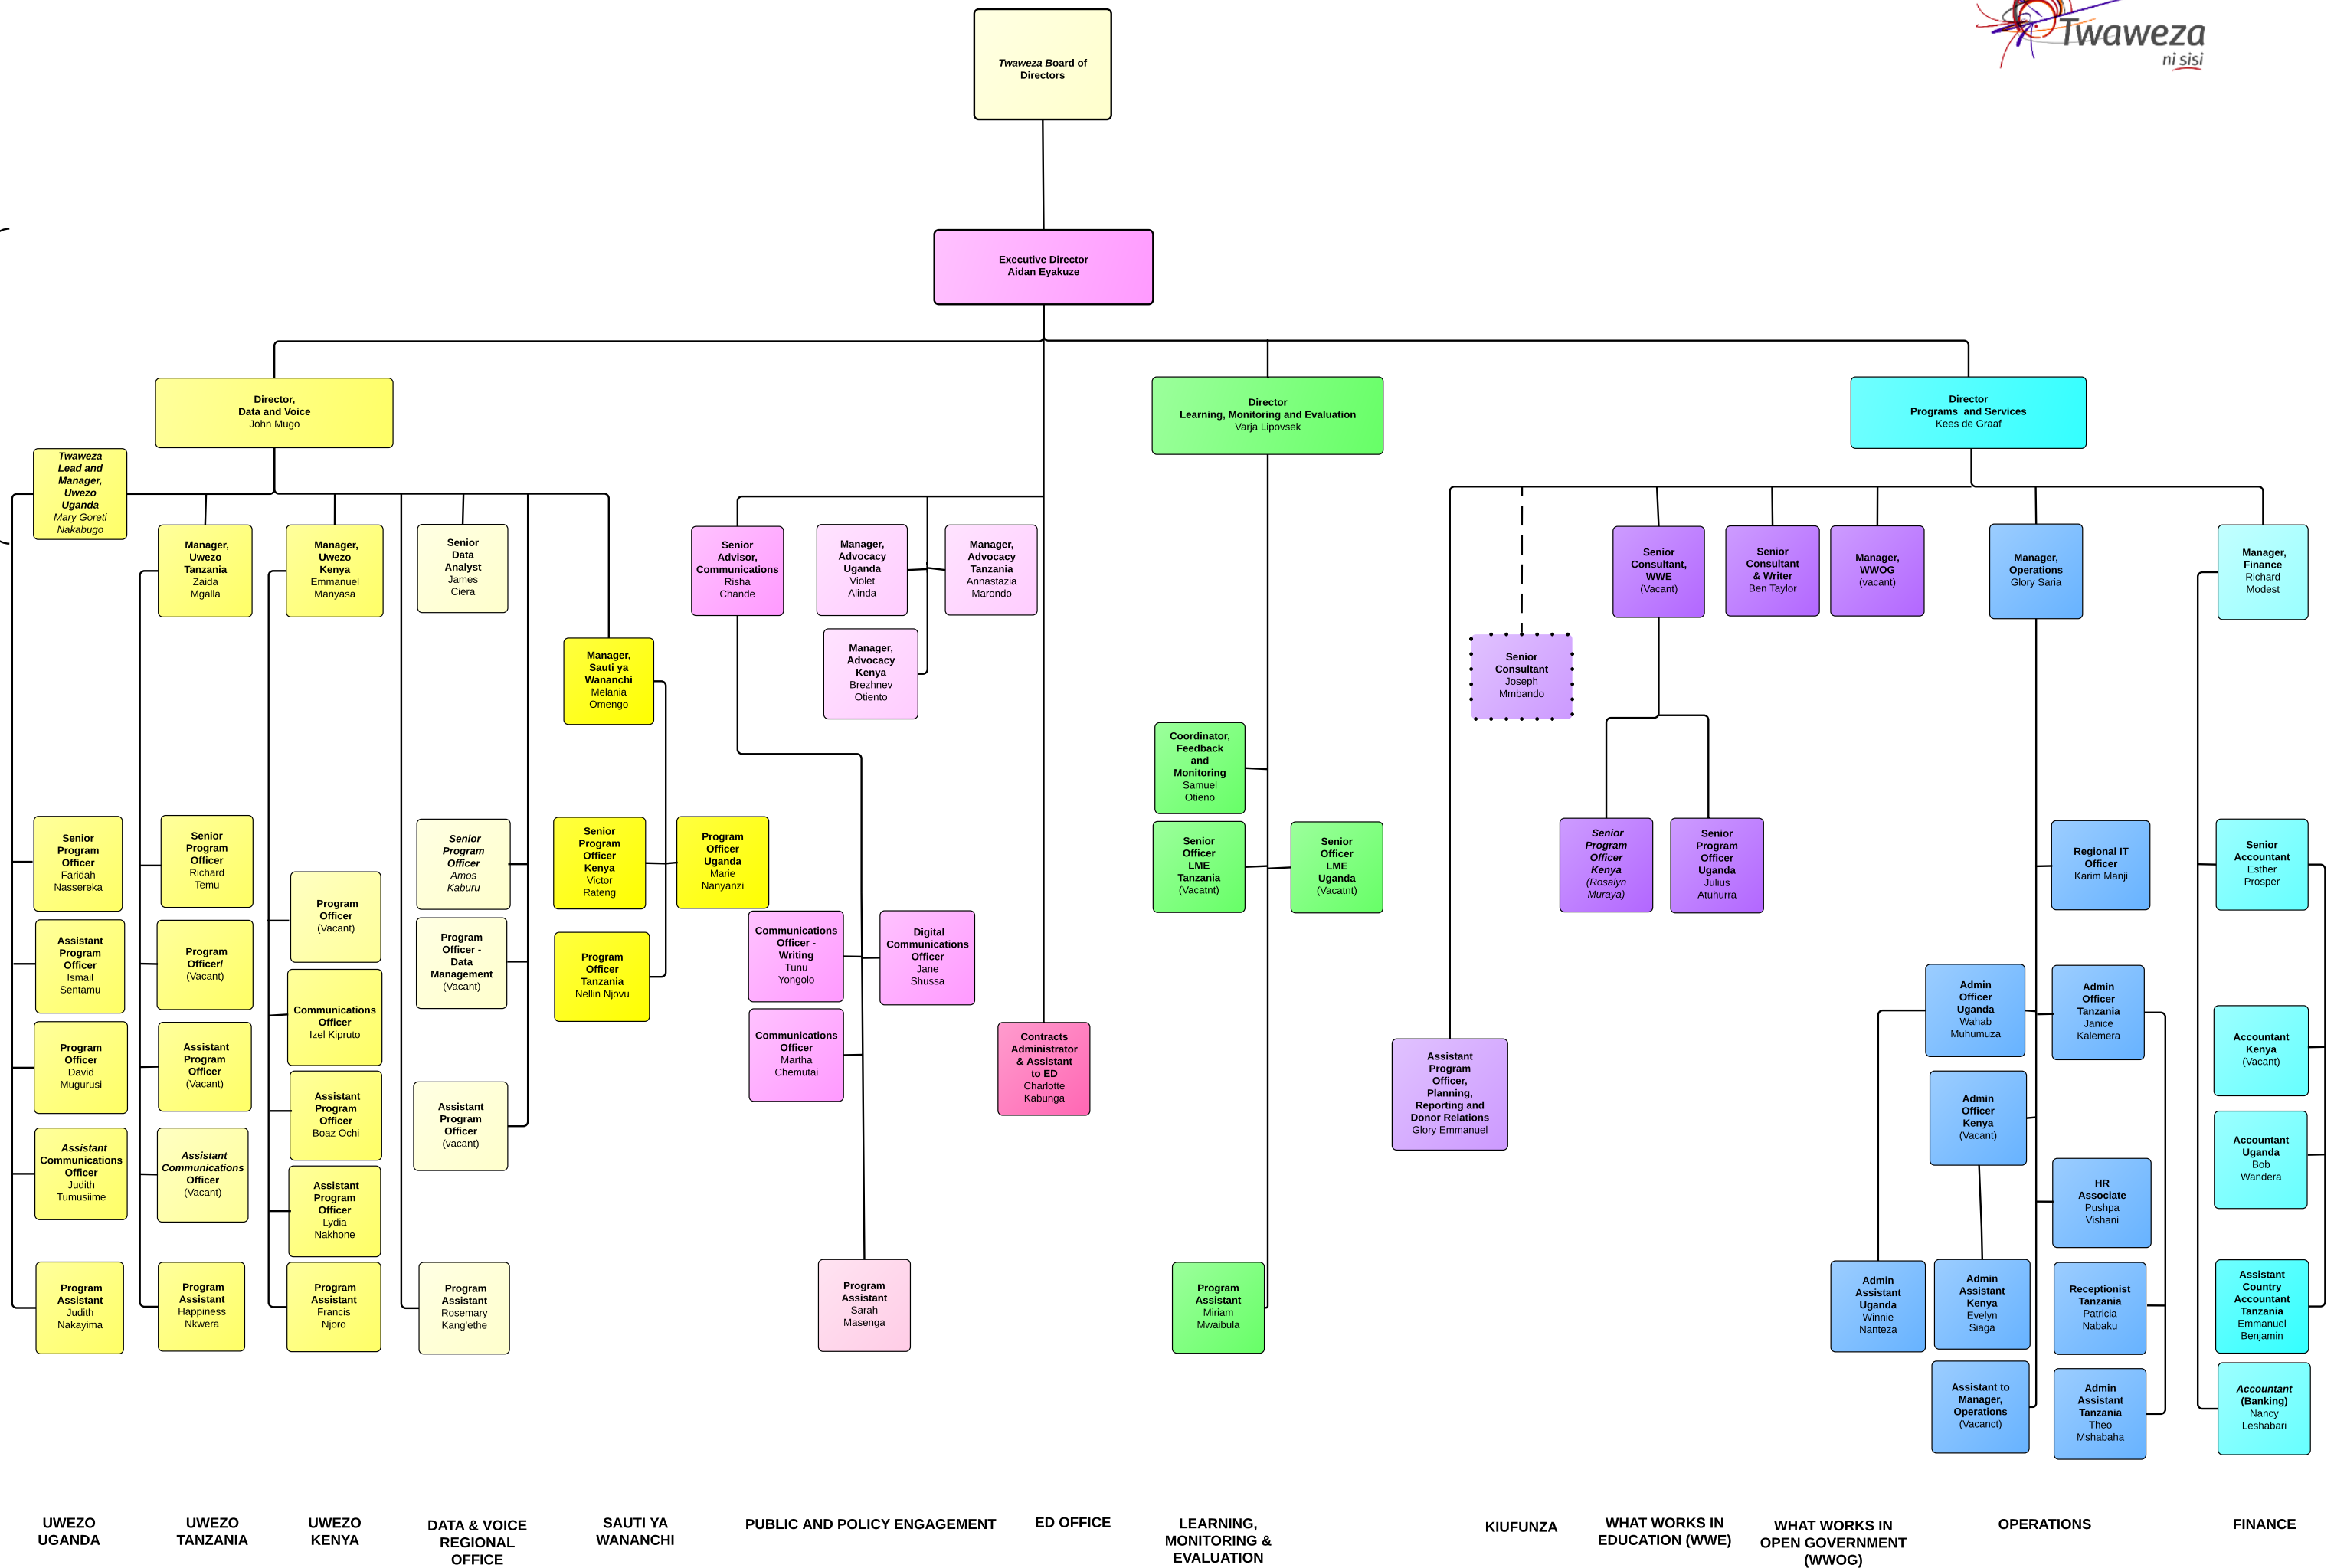

SENIOR MANAGEMENT TEAM

- UWEZO UGANDA
- UWEZO TANZANIA
- UWEZO KENYA
- DATA & VOICE REGIONAL OFFICE
- SAUTI YA WANANCHI
- PUBLIC AND POLICY ENGAGEMENT
- ED OFFICE
- LEARNING, MONITORING & EVALUATION
- KIUFUNZA
- WHAT WORKS IN EDUCATION (WWE)
- WHAT WORKS IN OPEN GOVERNMENT (WWOG)
- OPERATIONS
- FINANCE