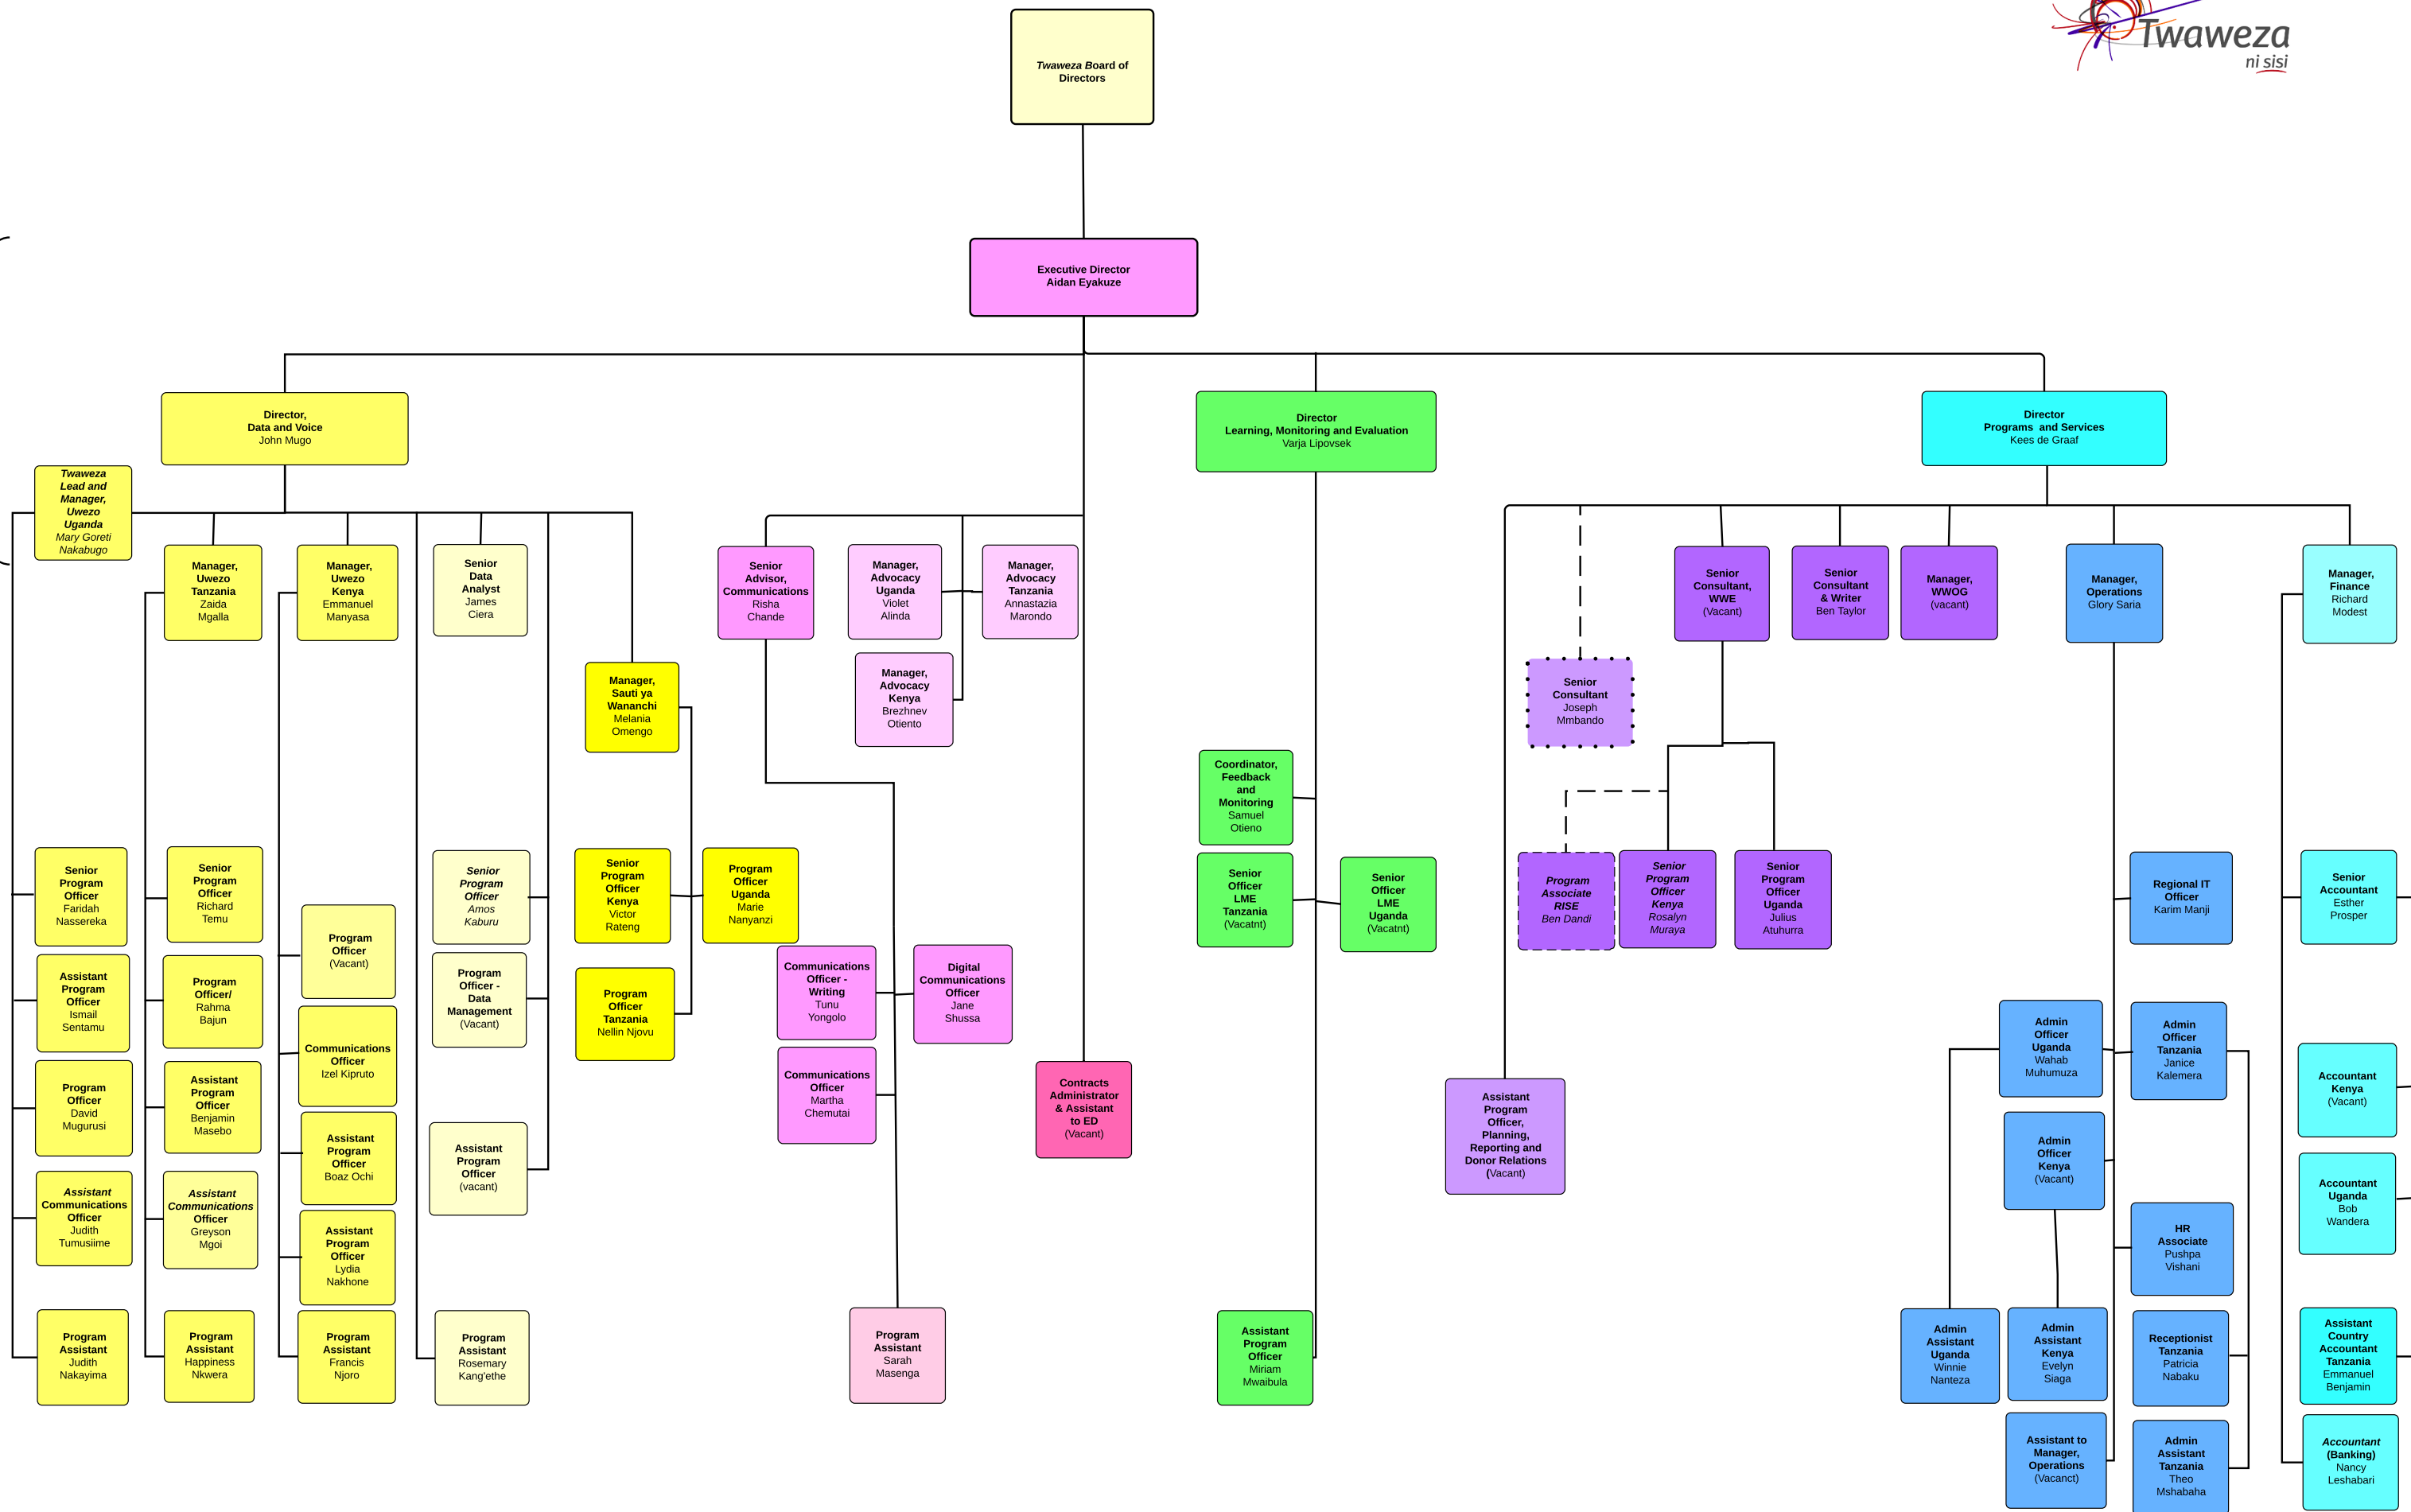

SENIOR MANAGEMENT TEAM

- UWEZO UGANDA
- UWEZO TANZANIA
- UWEZO KENYA
- DATA & VOICE REGIONAL OFFICE
- SAUTI YA WANANCHI
- PUBLIC AND POLICY ENGAGEMENT
- ED OFFICE
- LEARNING, MONITORING & EVALUATION
- KIUFUNZA
- WHAT WORKS IN EDUCATION (WWE)
- WHAT WORKS IN OPEN GOVERNMENT (WWOG)
- OPERATIONS
- FINANCE