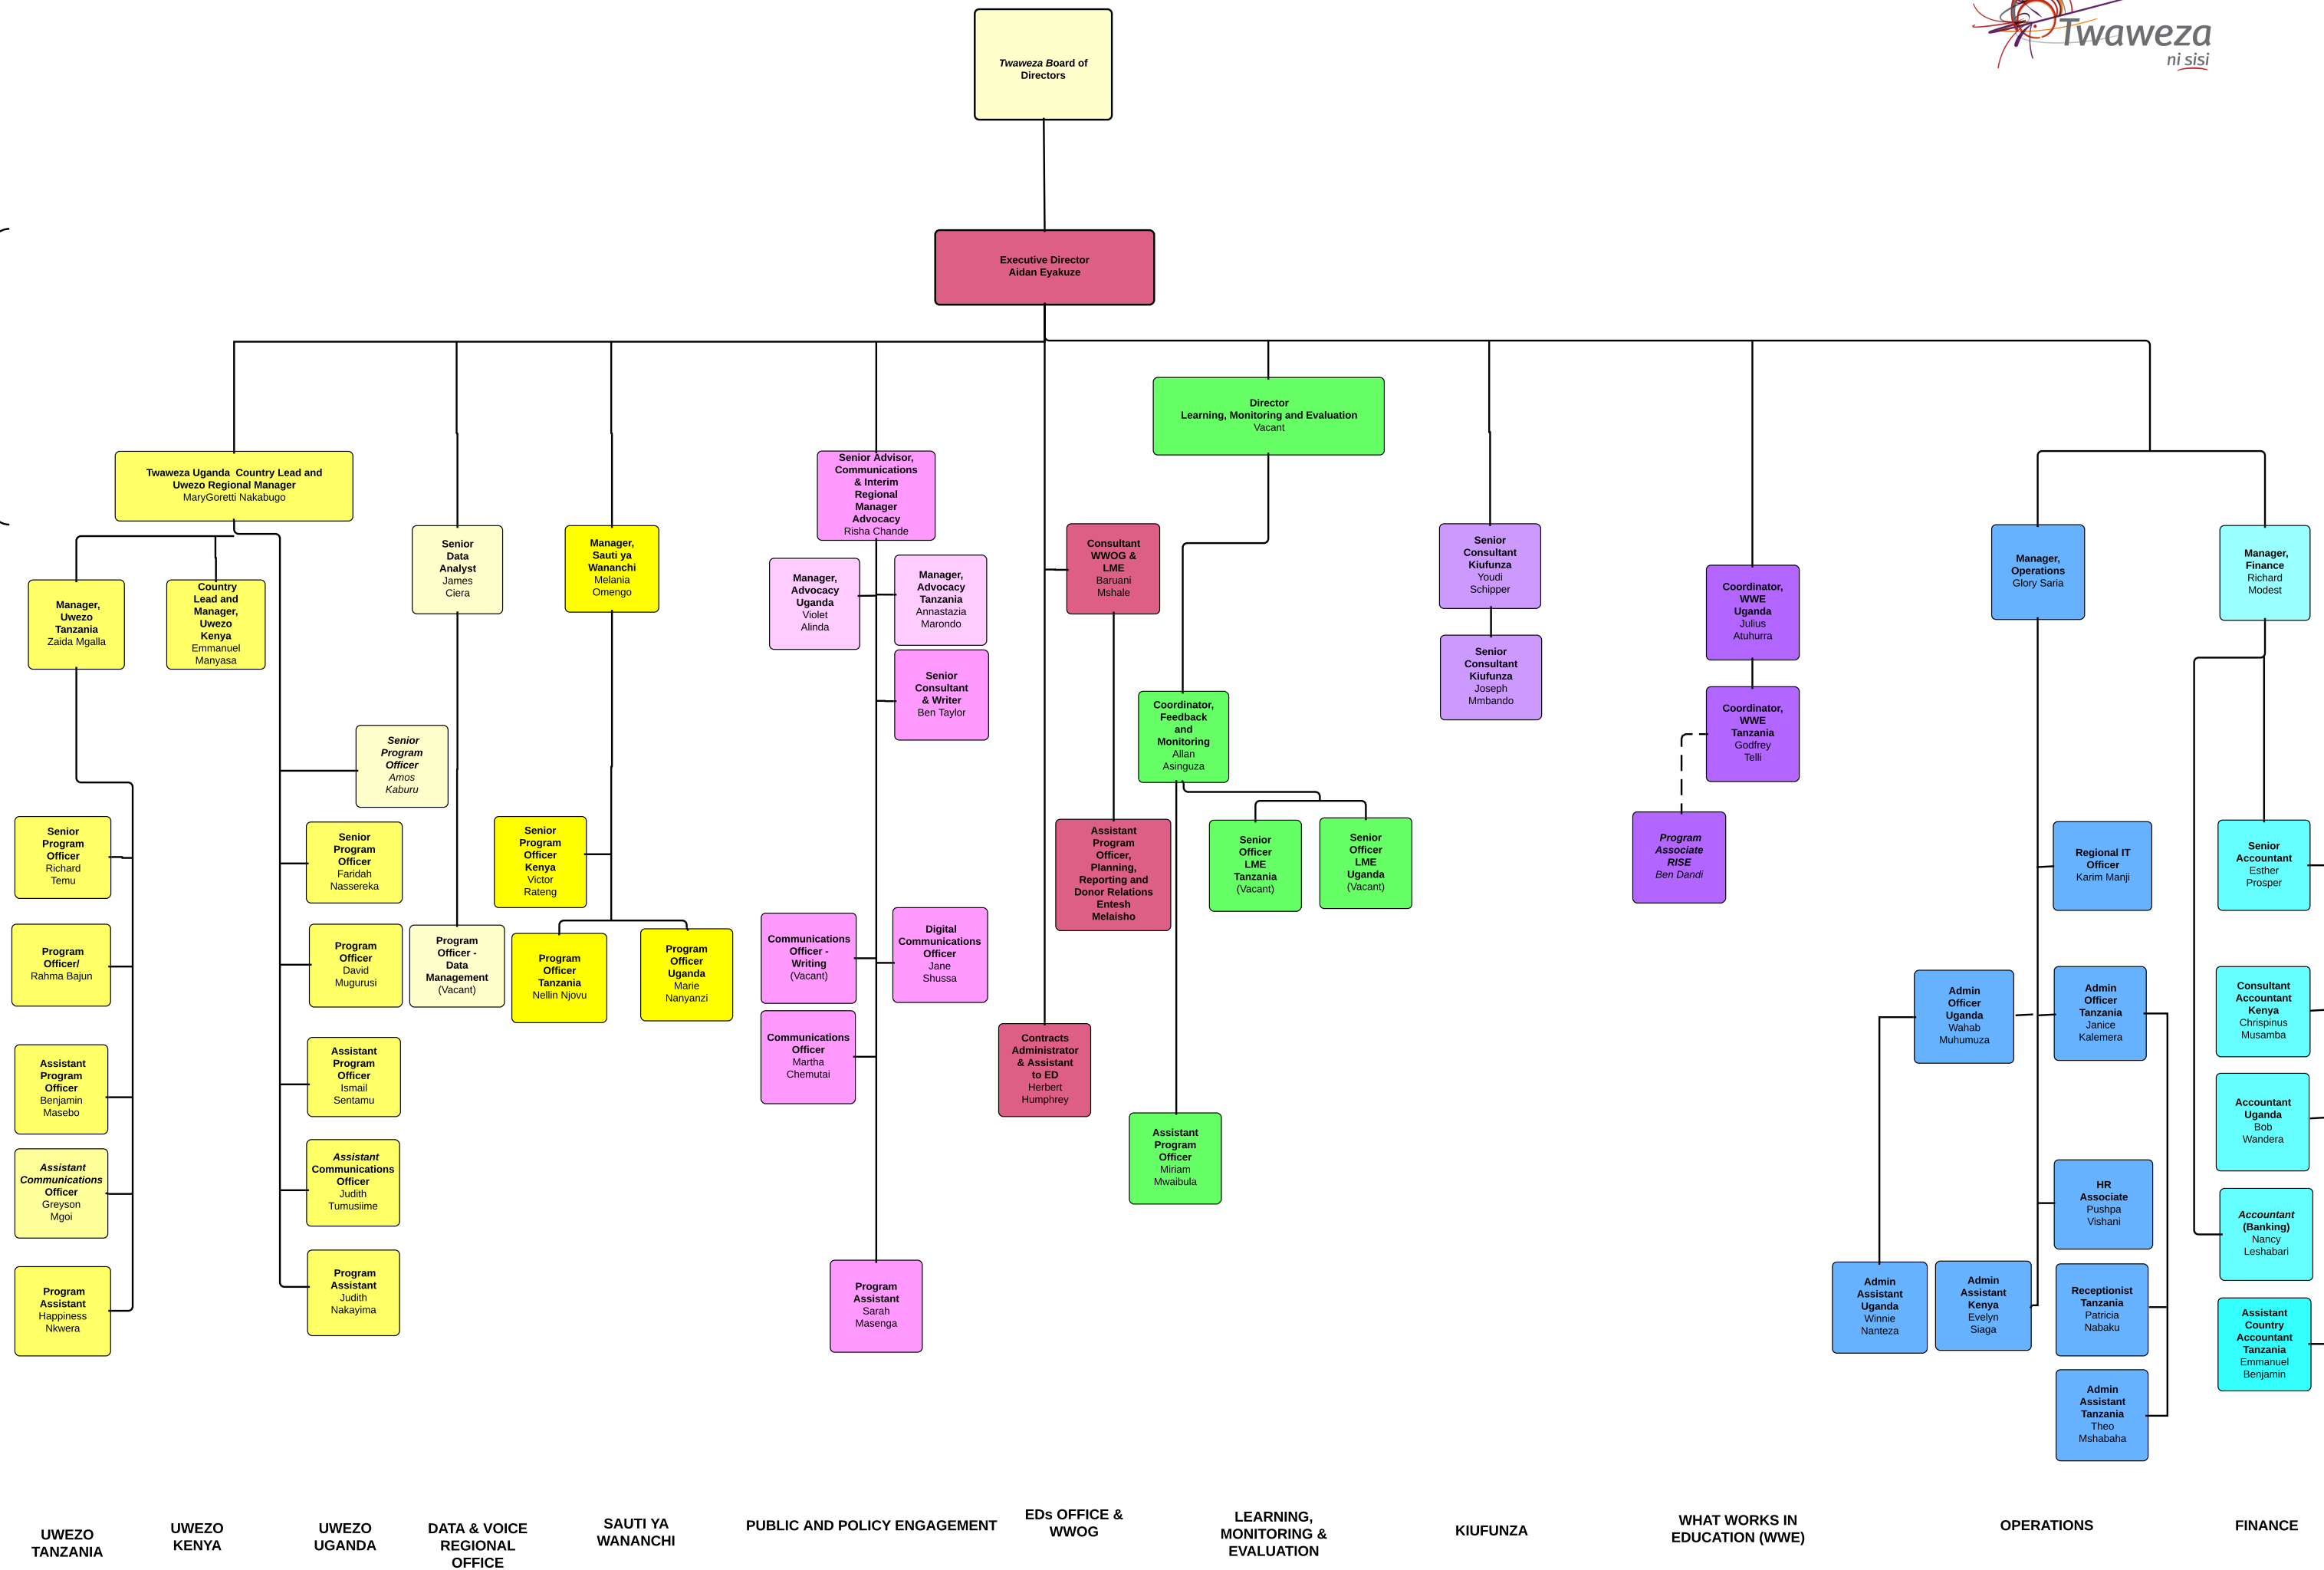

TWAVEZA STAFF STRUCTURE
December 2018

SENIOR MANAGEMENT TEAM

UWEZO TANZANIA UWEZO KENYA UWEZO UGANDA DATA & VOICE REGIONAL OFFICE SAUTI YA WANANCHI PUBLIC AND POLICY ENGAGEMENT EDs OFFICE & WWOG LEARNING, MONITORING & EVALUATION KIUFUNZA WHAT WORKS IN EDUCATION (WWE) OPERATIONS FINANCE