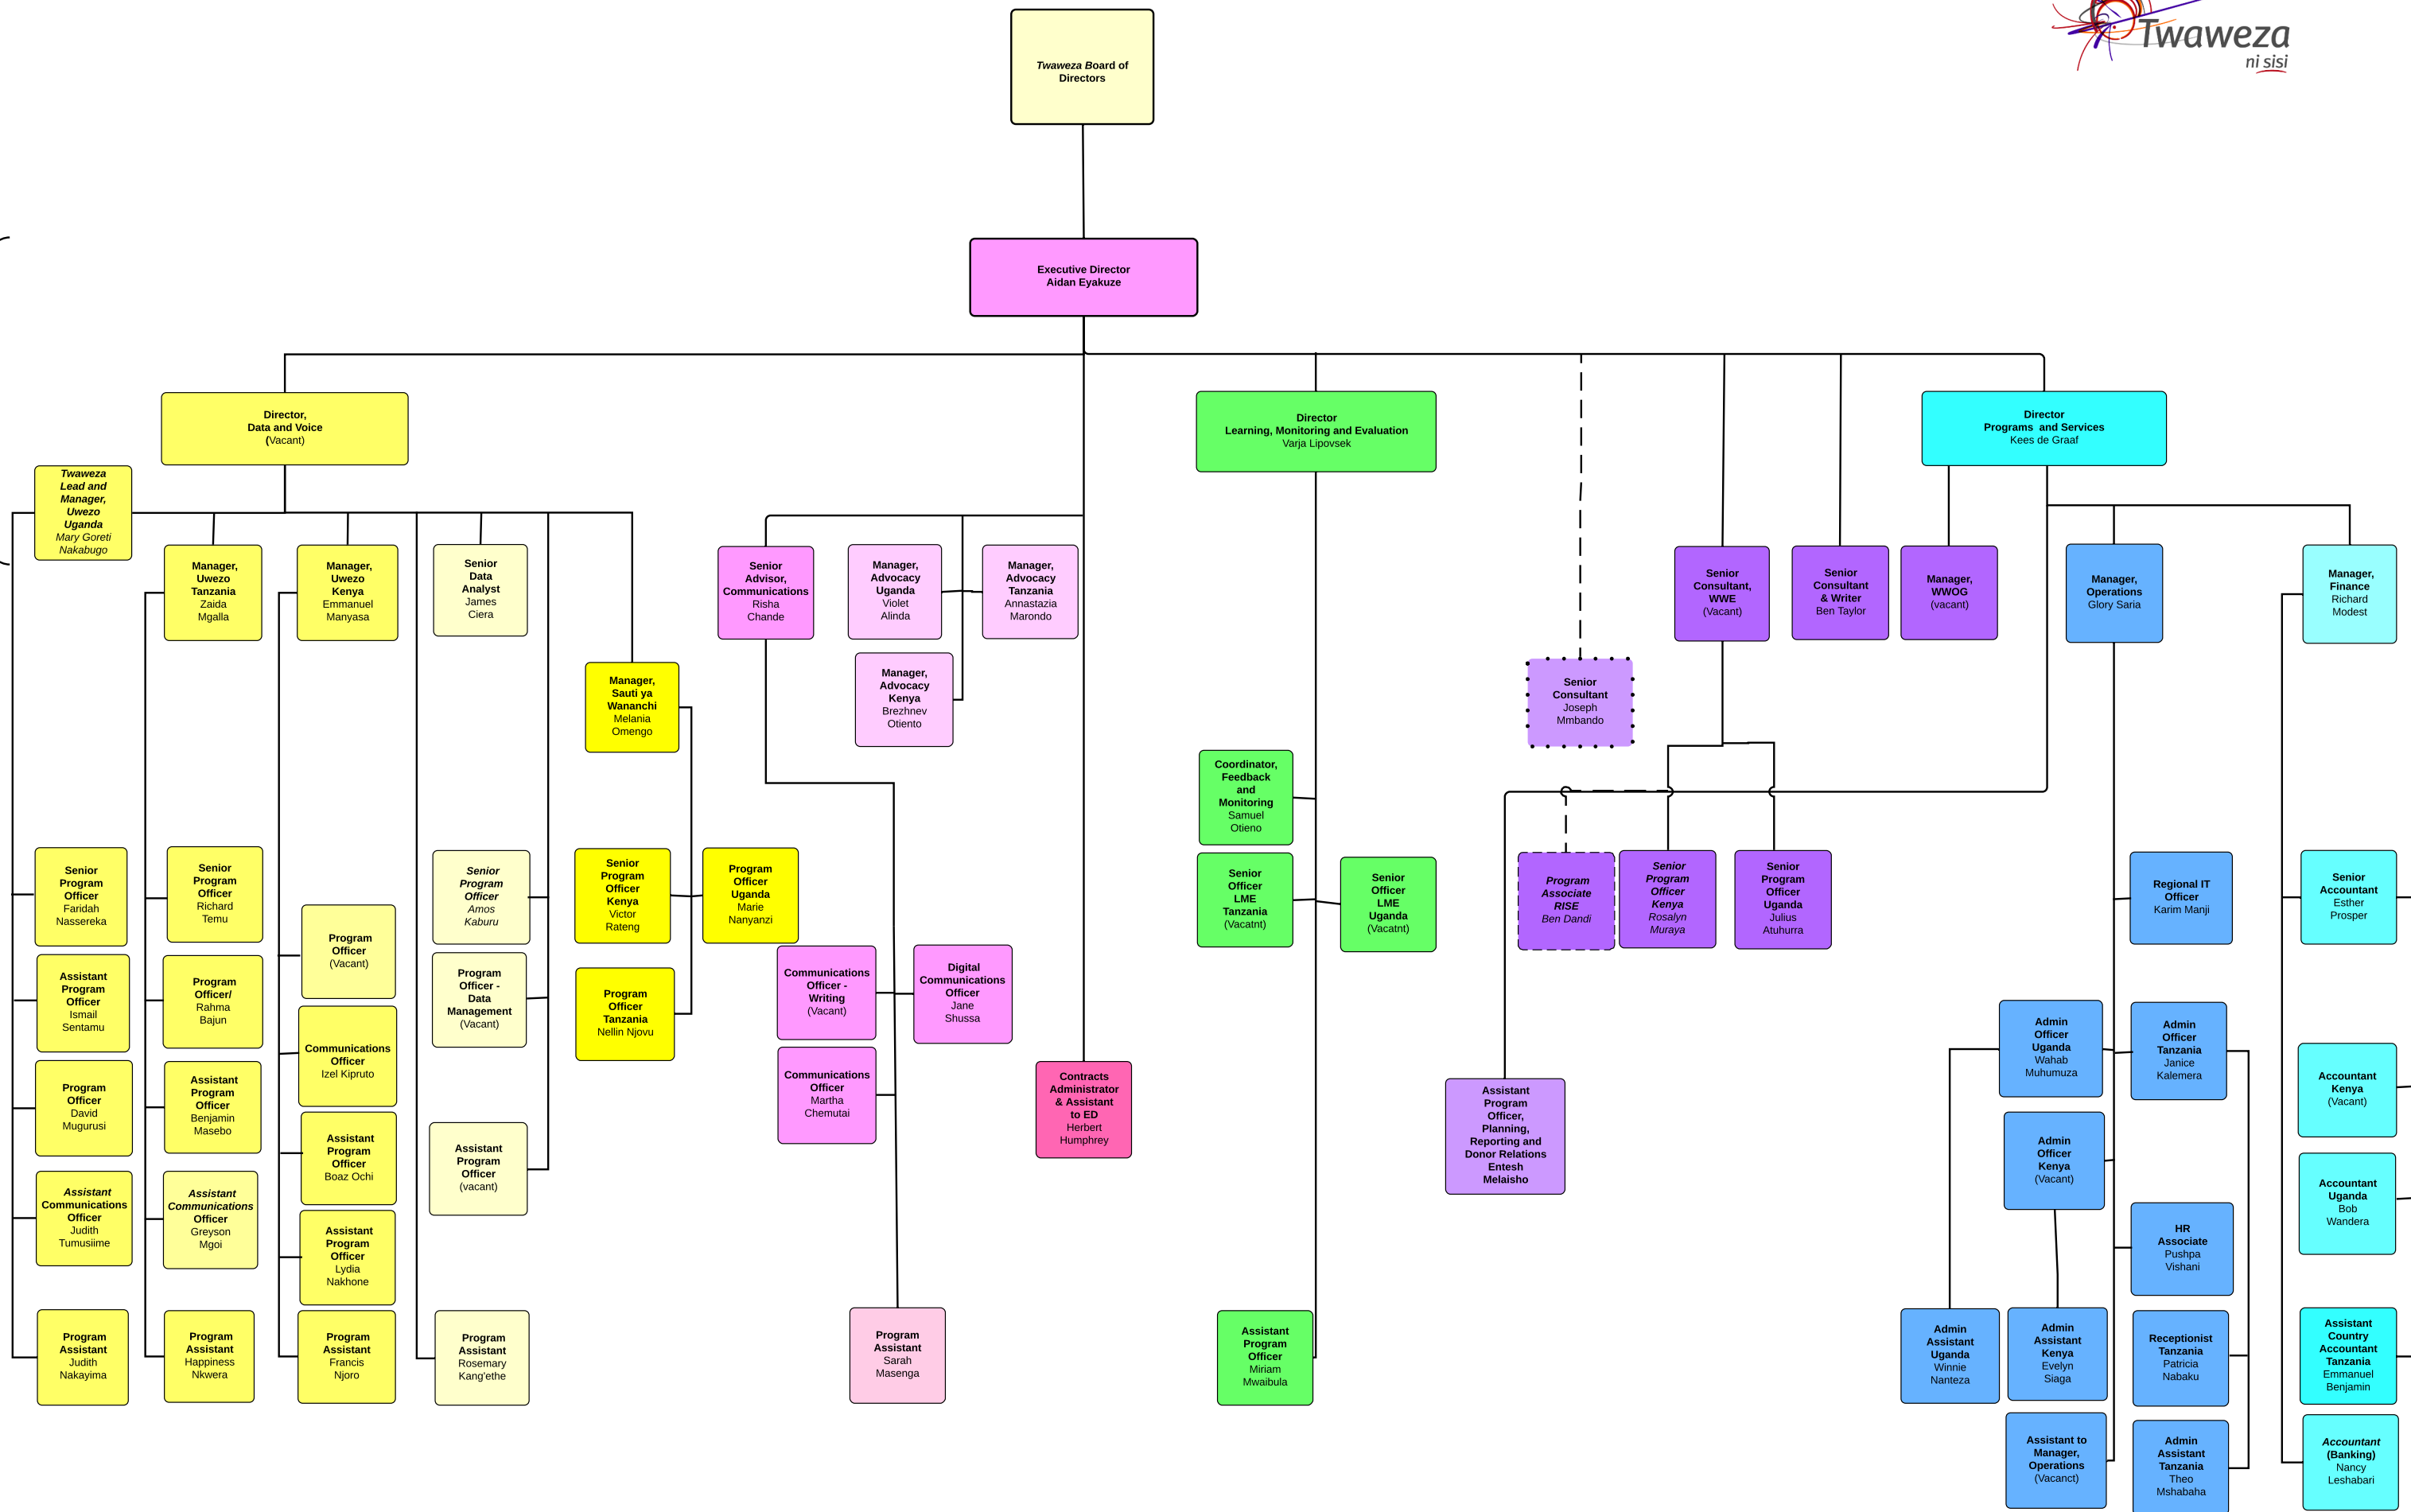

SENIOR MANAGEMENT TEAM

- UWEZO UGANDA
- UWEZO TANZANIA
- UWEZO KENYA
- DATA & VOICE REGIONAL OFFICE
- SAUTI YA WANANCHI
- PUBLIC AND POLICY ENGAGEMENT
- ED OFFICE
- LEARNING, MONITORING & EVALUATION
- KIUFUNZA
- WHAT WORKS IN EDUCATION (WWE)
- WHAT WORKS IN OPEN GOVERNMENT (WWOG)
- OPERATIONS
- FINANCE