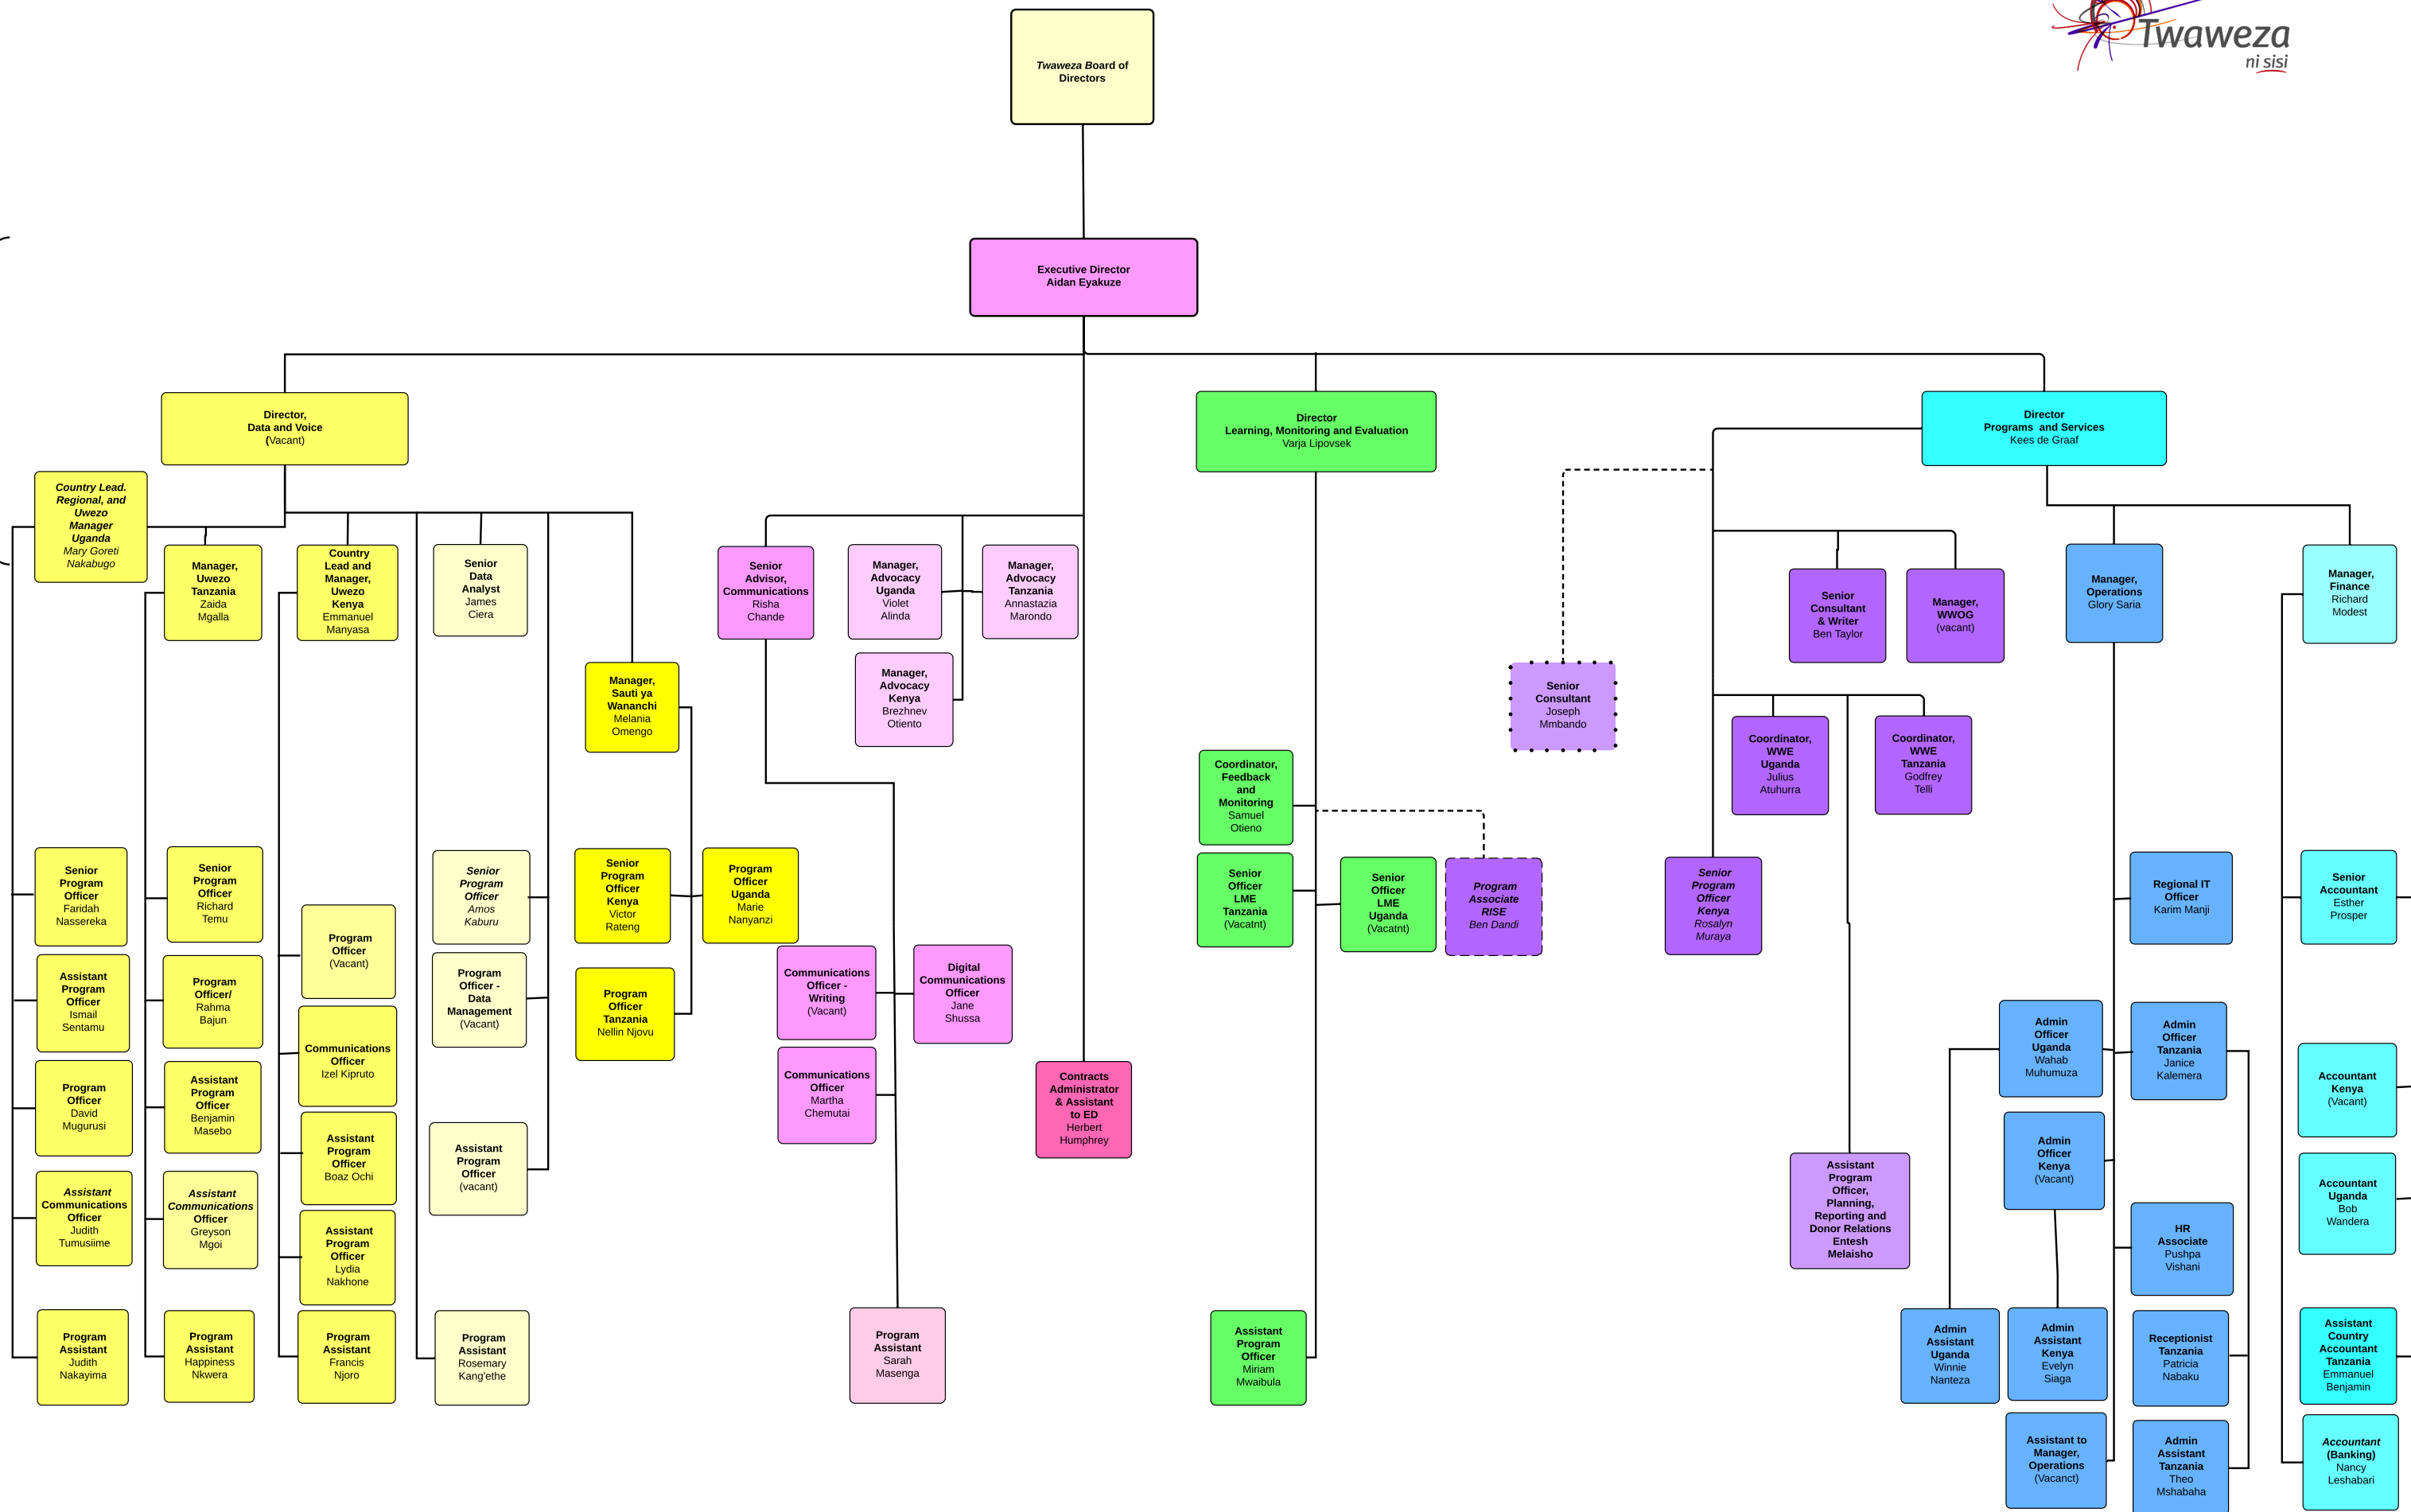

SENIOR MANAGEMENT TEAM

- UWEZO UGANDA
- UWEZO TANZANIA
- UWEZO KENYA
- DATA & VOICE REGIONAL OFFICE
- SAUTI YA WANANCHI
- PUBLIC AND POLICY ENGAGEMENT
- ED OFFICE
- LEARNING, MONITORING & EVALUATION
- KIUFUNZA
- WHAT WORKS IN EDUCATION (WWE)
- WHAT WORKS IN OPEN GOVERNMENT (WWOG)
- OPERATIONS
- FINANCE