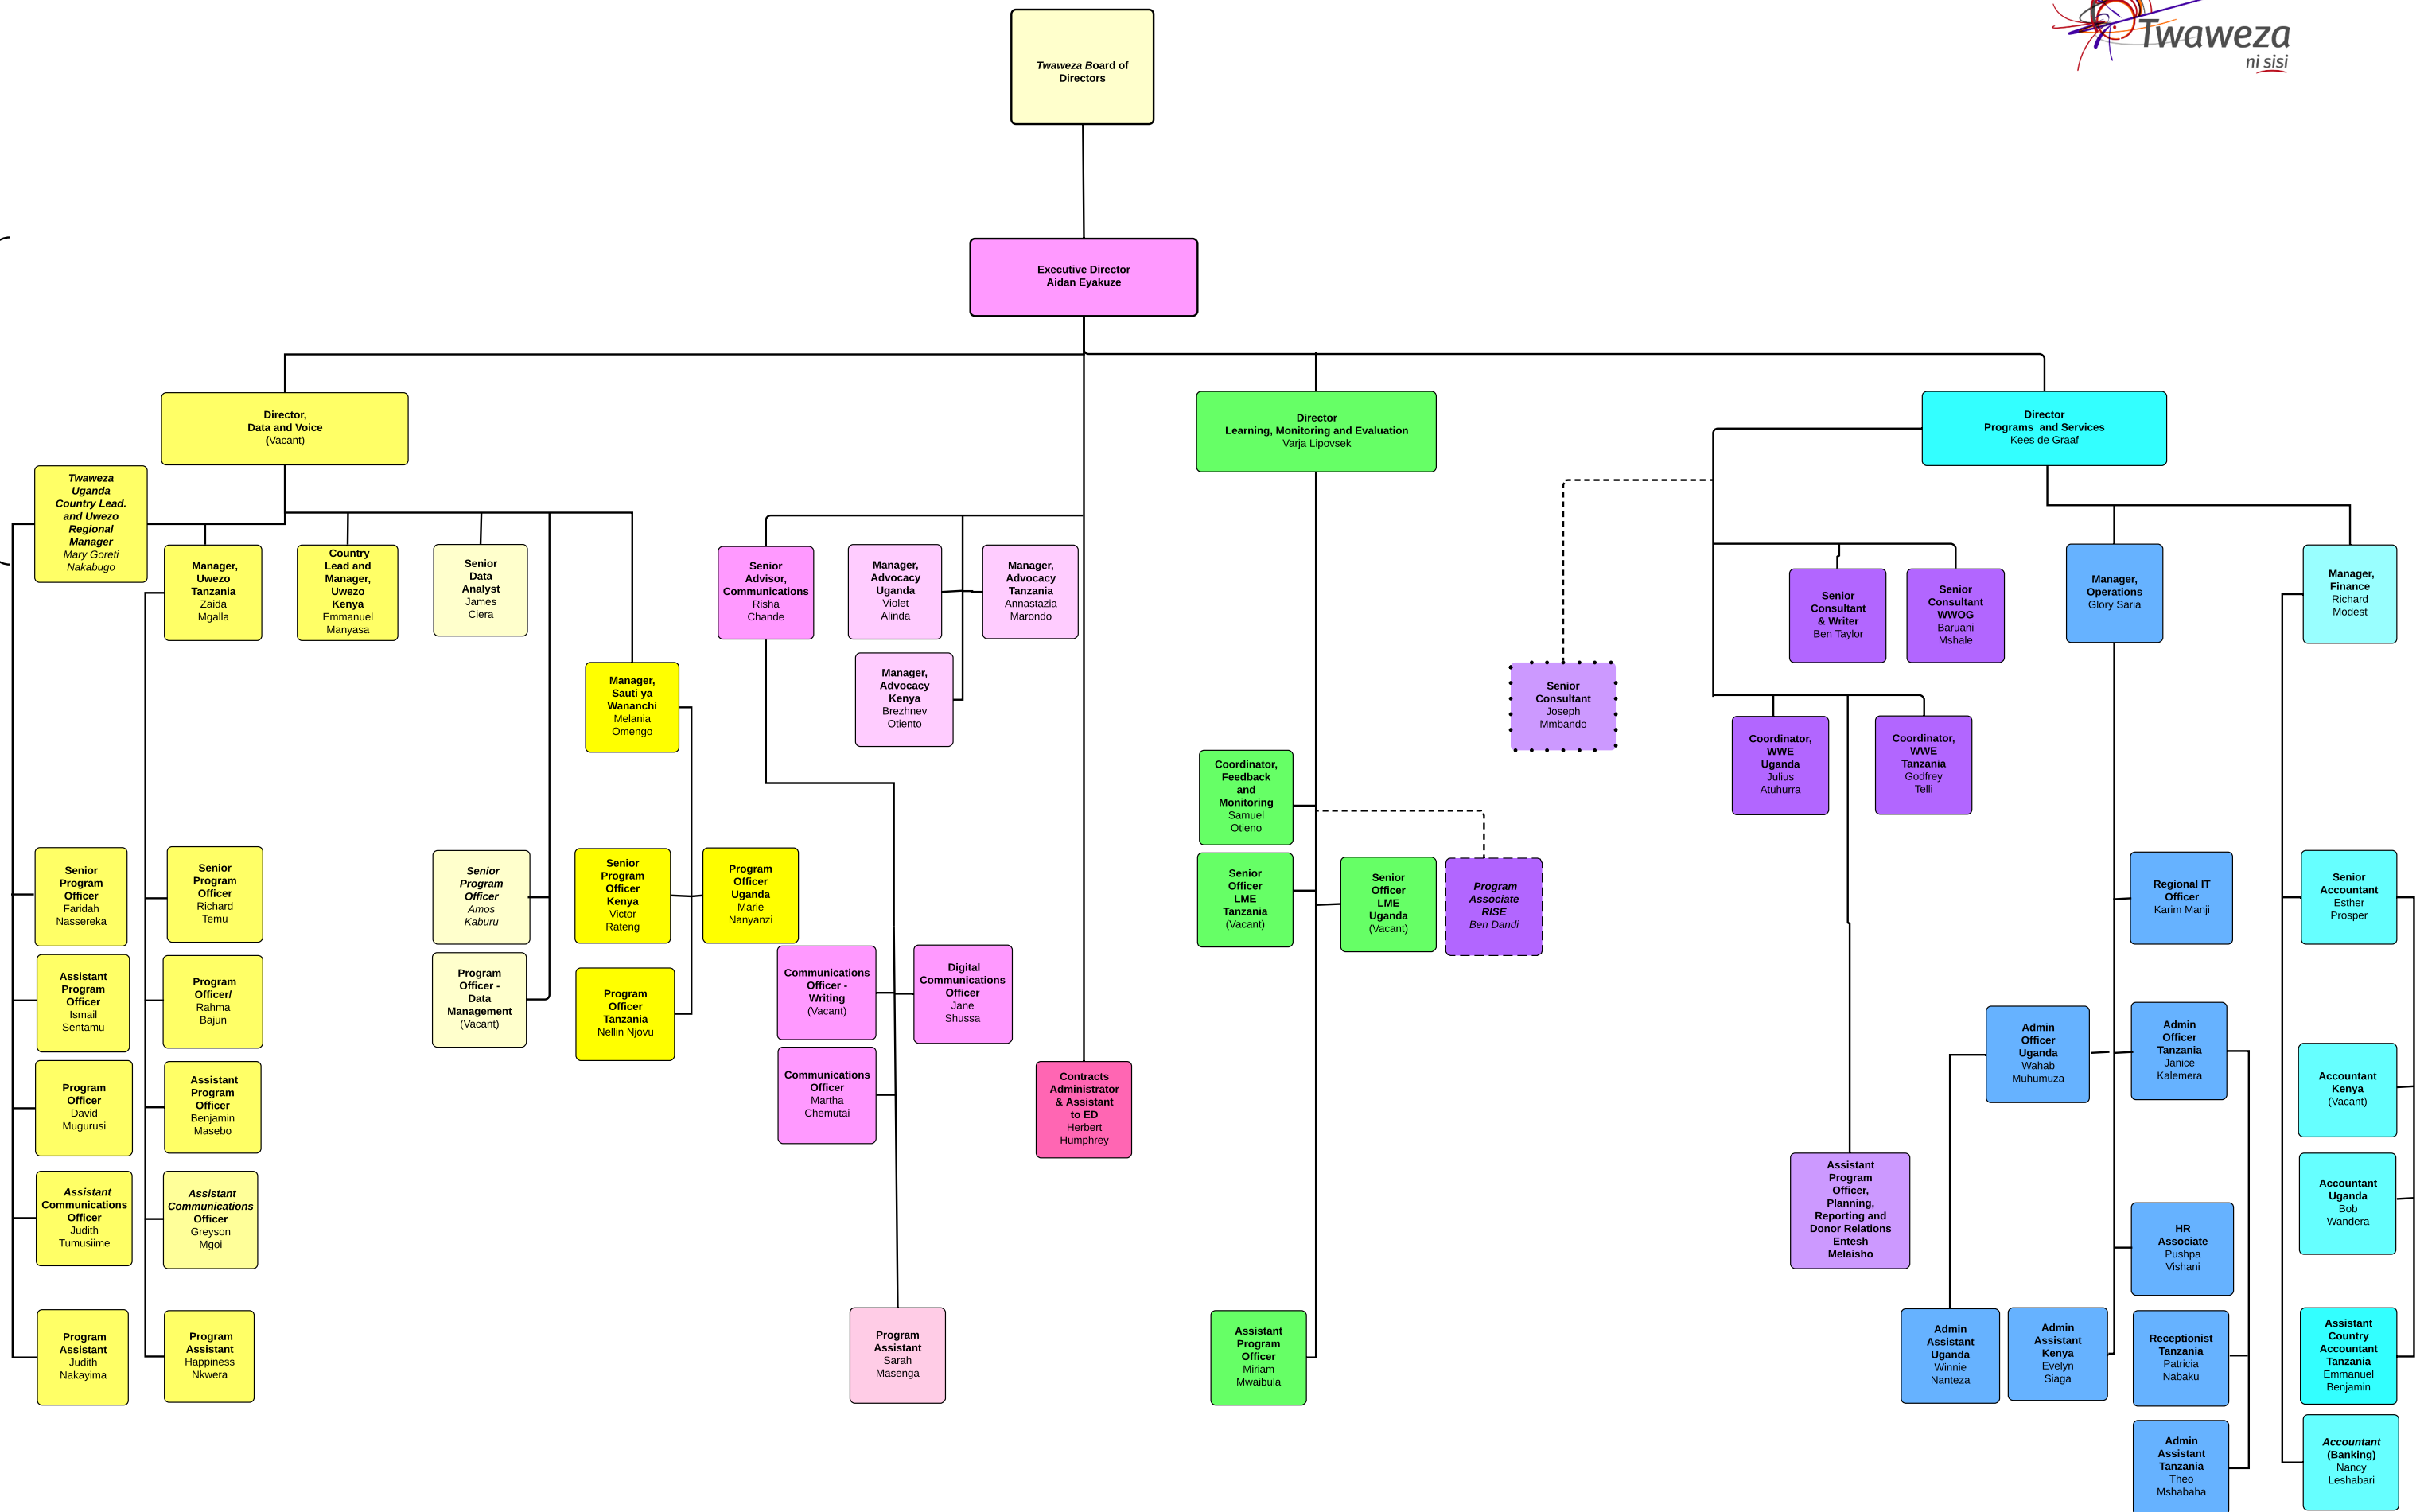

SENIOR MANAGEMENT TEAM

UWEZO UGANDA    UWEZO TANZANIA    UWEZO KENYA    DATA & VOICE REGIONAL OFFICE    SAUTI YA WANANCHI    PUBLIC AND POLICY ENGAGEMENT    ED OFFICE    LEARNING, MONITORING & EVALUATION    KIUFUNZA    WHAT WORKS IN EDUCATION (WWE)    WHAT WORKS IN OPEN GOVERNMENT (WWOG)    OPERATIONS    FINANCE