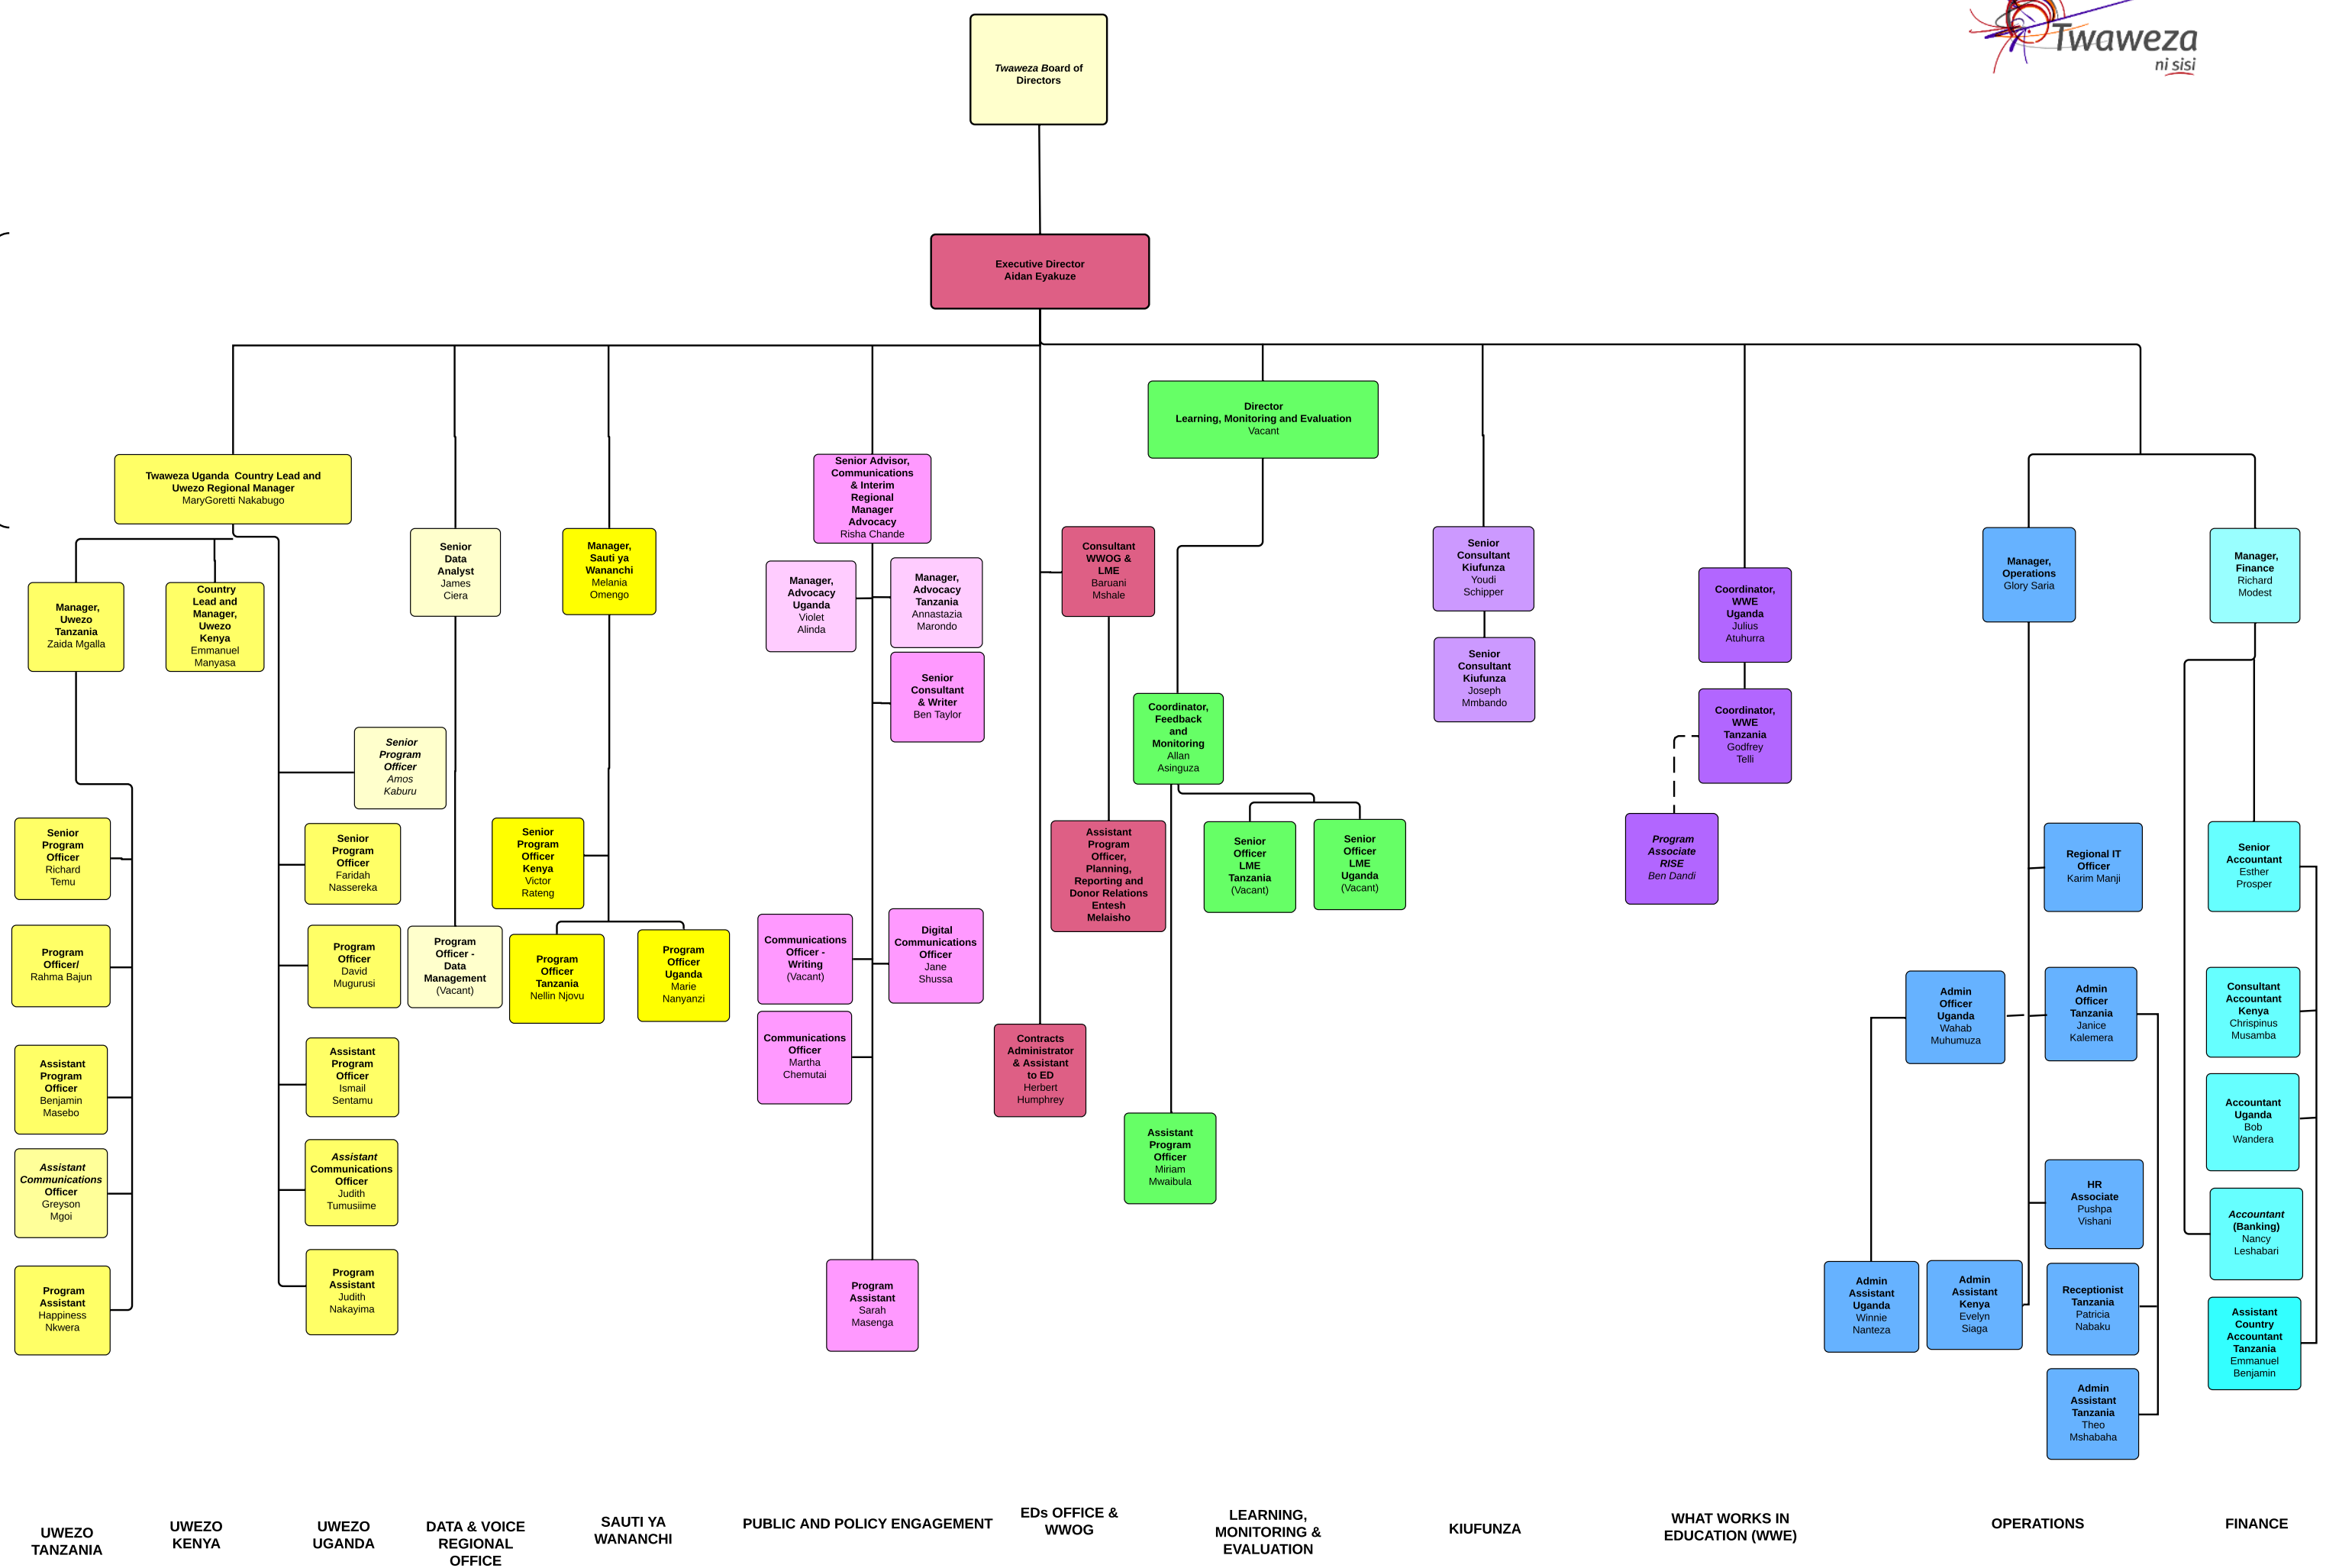

**TWAVEZA STAFF STRUCTURE**  
September 2018

SENIOR MANAGEMENT TEAM

UWEZO TANZANIA    UWEZO KENYA    UWEZO UGANDA    DATA & VOICE REGIONAL OFFICE    SAUTI YA WANANCHI    PUBLIC AND POLICY ENGAGEMENT    EDs OFFICE & WWOG    LEARNING, MONITORING & EVALUATION    KIUFUNZA    WHAT WORKS IN EDUCATION (WWE)    OPERATIONS    FINANCE